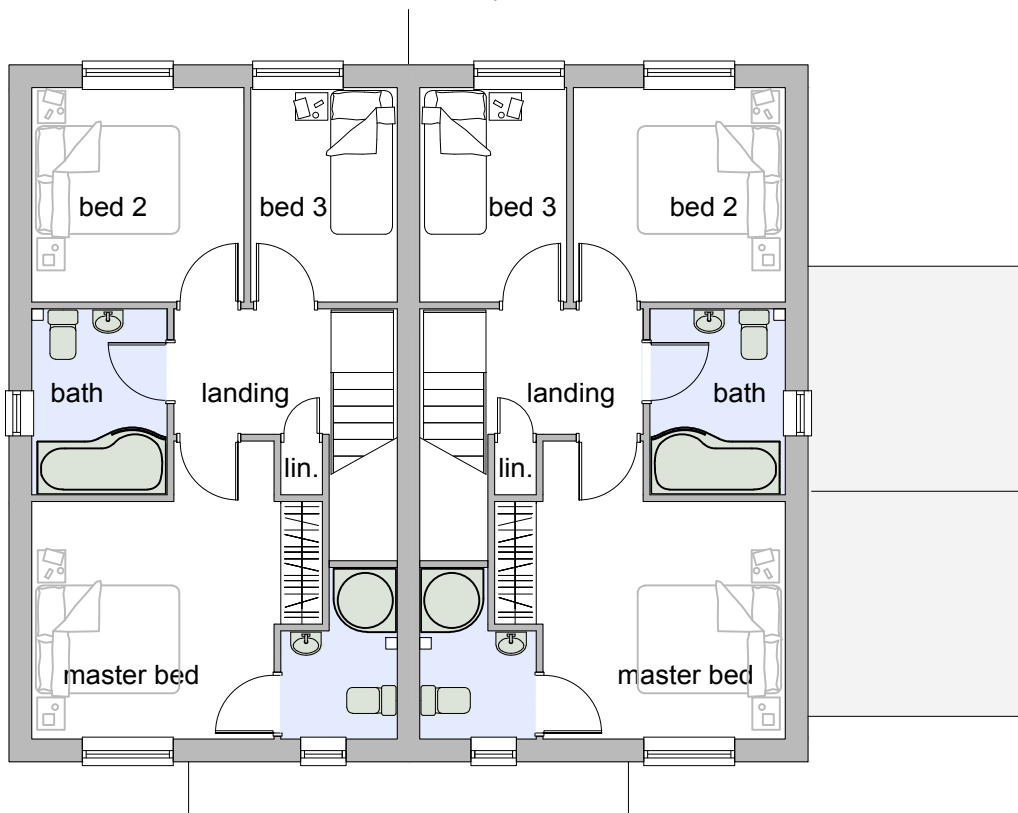

Plots 2-3

Living 4.9m x 3.83m

Kitchen/dining 4.8m x 3.6m

Cloakroom

Note, All dimensions taken at widest points

Master bedroom 3.2m x 3.1m

En-suite

Bed 2 2.78m x 2.78m

Bed 3 3.5m x 1.9m

Bathroom

Note, All dimensions taken at widest points