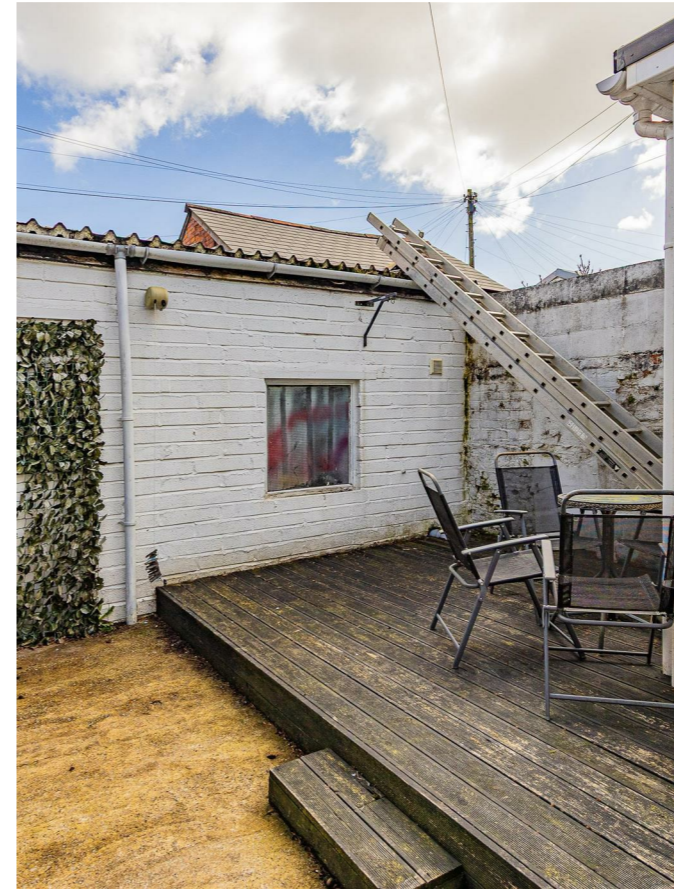

Lower Cathedral

, Cardiff, CF11 6LW

Guide Price

£450,000

4 Bedroom(s)

3 Bathroom(s)

2088.00 sq ft

Contact our
Pontcanna Branch

02920 499680

Situated in the vibrant area of Lower Cathedral Road in Riverside, Cardiff, this impressive property offers a fantastic opportunity for investors and families alike. The home features four generously sized bedrooms, each designed with comfort and privacy in mind. Currently operating as a successful Airbnb, it has provided a consistent and reliable income stream over the years.

The property benefits from a modern and welcoming reception room, ideal for both entertaining guests and relaxing with family. Its well-thought-out layout maximises space and functionality throughout. To the rear, a courtyard off the kitchen provides a low-maintenance outdoor area.

A standout feature is the commercial unit positioned at the front of the property, which previously generated an income of £700 per calendar month. This adds significant appeal for those seeking a dual-income investment or a blend of residential and commercial use.

Whether you are searching for a spacious home in a sought-after location or a property with strong income potential, this Lower Cathedral Road residence presents an excellent opportunity and is sure to attract a wide range of buyers.