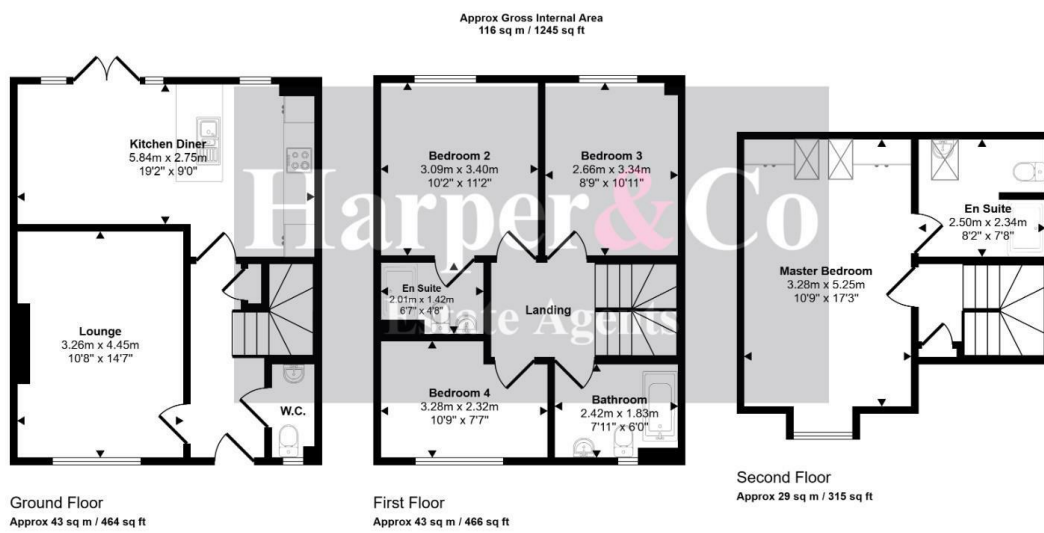

Floor Plan

These particulars, whilst believed to be accurate are set out as a general outline only for guidance and do not constitute any part of an offer or contract. Intending purchasers should not rely on them as statements of representation of fact, but must satisfy themselves by inspection or otherwise as to their accuracy. No person in this firm's employment has the authority to make or give any representation or warranty in respect of the property.