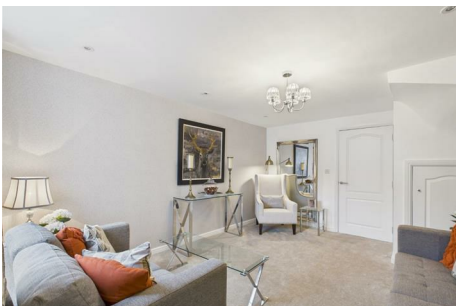

ESTEEM HOMES

Boarshaw Clough, Manchester, M24

£325,000

- 100% PART EXCHANGE
- SET OVER THREE FLOORS, ENSUITE TO MASTER
- RENT TO BUY AVAILABLE
- FITTED WITH AWARD WINNING KITCHENS
- 3 DOUBLE BEDROOMS & ONE GOOD SIZED SINGLE
- HIGH QUALITY ELECTROLUX APPLIANCES
- SITUATED IN A SORT AFTER AREA CLOSE TO ALL AMENITIES