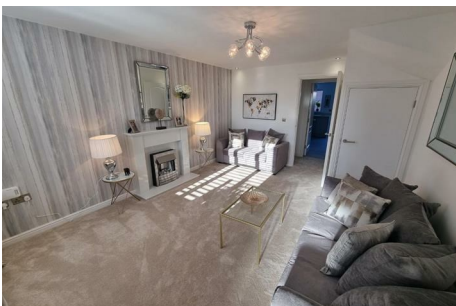

# ESTEEM HOMES

Boarshaw Clough, Manchester, M24

£315,000

- 100% PART EXCHANGE
- SET OVER THREE FLOORS, ENSUITE TO MASTER
- RENT TO BUY AVAILABLE
- FITTED WITH AWARD WINNING KITCHENS
- 3 DOUBLE BEDROOMS & ONE GOOD SIZED SINGLE
- HIGH QUALITY ELECTROLUX APPLIANCES
- SITUATED IN A SORT AFTER AREA CLOSE TO ALL AMENITIES