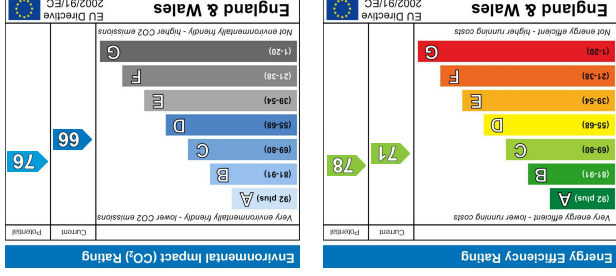

Energy Efficiency Graph

Area Map

We have not tested any services, appliances, equipment or facilities and nothing in these particulars shall be deemed to be a statement that they are in good working order or that the property is in good structural condition or otherwise. These particulars are intended to give a fair description of the property, as a guide to prospective buyers. Accordingly (a) their accuracy is not guaranteed and neither Banfield Residential Sales and Lettings Limited nor the Vendor(s) accept any liability in respect of their contents, (b) they do not constitute an offer or contract of sale, (c) None of these statements contained in these particulars is to be relied upon as a statement or representation of fact, (d) any prospective purchaser should satisfy themselves by inspection or otherwise as to the correctness of any statement or information in these particulars, and (e) the Vendor(s) do not make or give and neither Banfield Residential Sales and Lettings Limited nor any person in their employment has any authority to make or give any representation or warranty whatsoever in relation to this property.