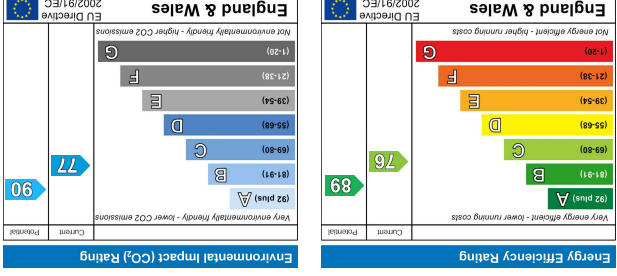

Energy Efficiency Graph

We have not tested any services, appliances, equipment or facilities and nothing in these particulars shall be deemed to be a statement that they are in good working order or that the property is in good structural condition or otherwise. These particulars are intended to give a fair description of the property, as a guide to prospective buyers. Accordingly (a) their accuracy is not guaranteed and neither Banfield Residential Sales and Lettings Limited nor the Vendor(s) accept any liability in respect of their contents, (b) they do not constitute an offer or contract of sale, (c) None of these statements contained in these particulars is to be relied upon as a statement or representation of fact, (d) any prospective purchaser should satisfy themselves by inspection or otherwise as to the correctness of any statement or information in these particulars, and (e) the Vendor(s) do not make or give and neither Banfield Residential Sales and Lettings Limited nor any person in their employment has any authority to make or give any representation or warranty whatsoever in relation to this property.