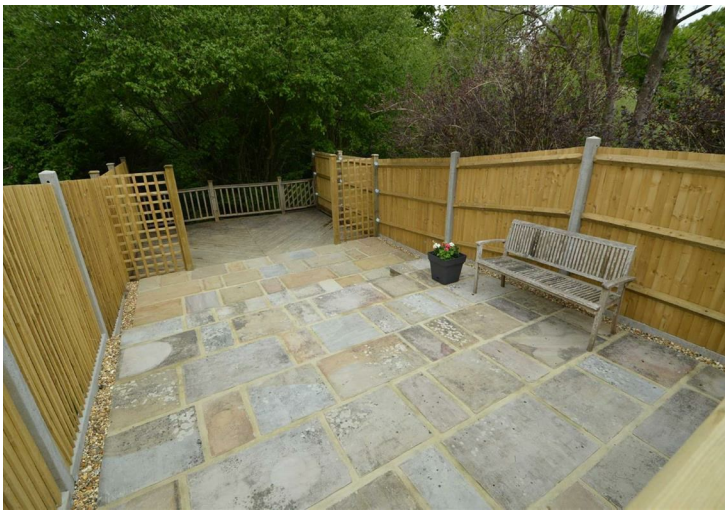

4 Dairy Green
Crowborough, TN6 3DX
£1,300 Per Calendar Month

 3  1  2  c

Nestling in this quiet cul de sac location yet affording easy access to Crowborough Station, local shops and schools this 3 bedroom home needs to be viewed in order to be fully appreciated. Well presented with a contemporary style fitted kitchen and bathroom, other benefits include a ground floor cloakroom, large living room with separate heated conservatory and an easy maintenance paved garden. With gas central heating, double glazing and parking, it is not to be missed! AVAILABLE MID JUNE
COUNCIL TAX D EPC C