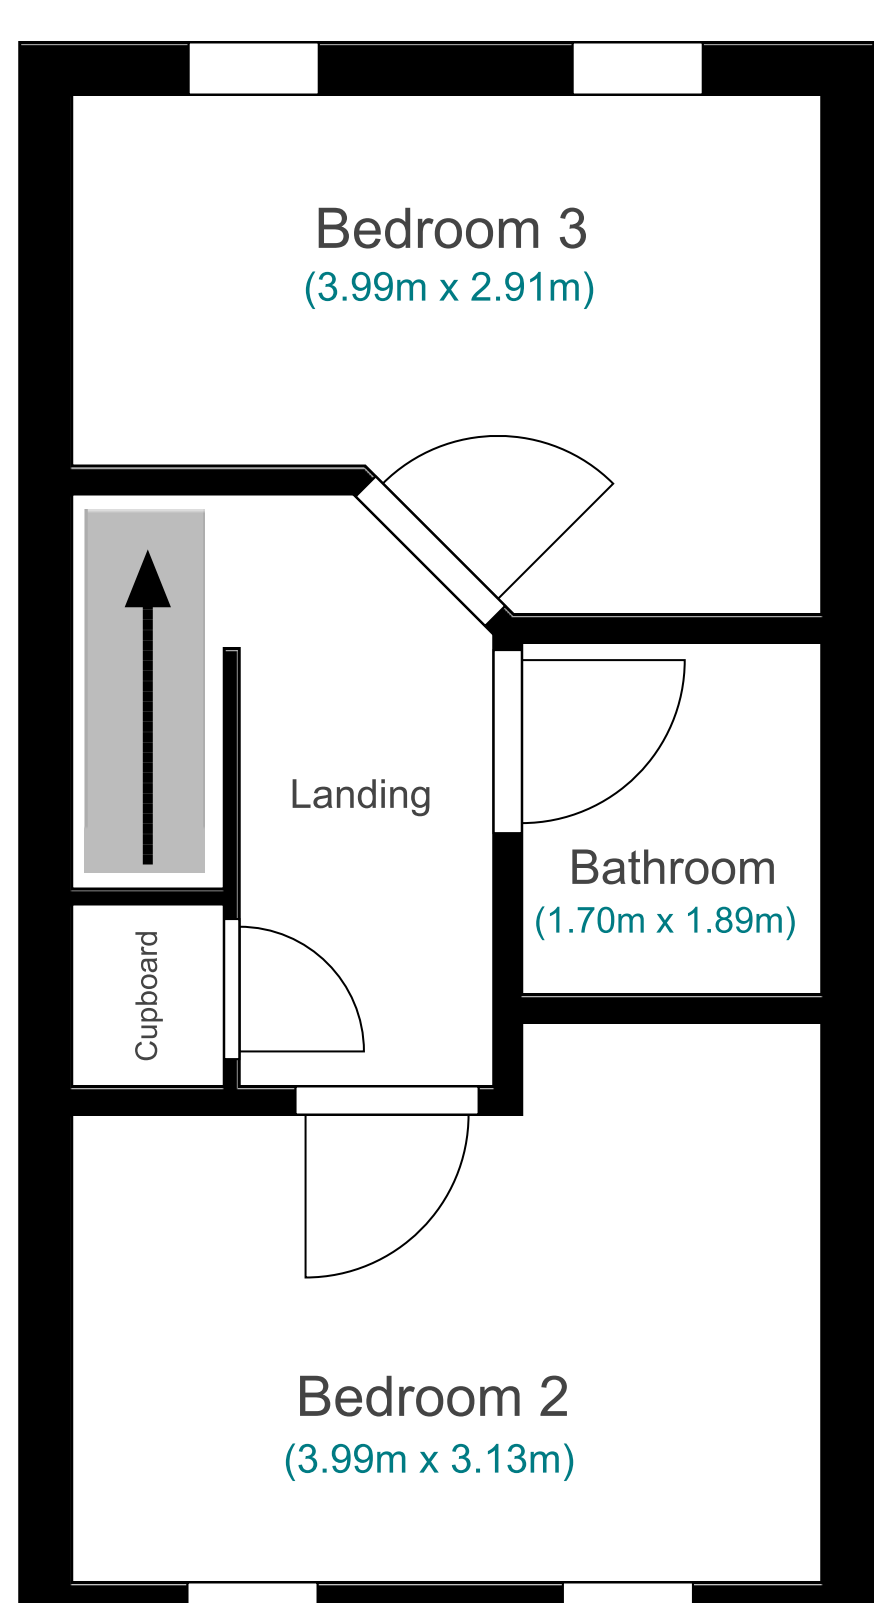

Ground Floor

First Floor

Top Floor

Total internal floor area is approx. 93.3 sq.m / 1004.27 sq.ft

This Floor Plan is approximate and for illustrative purposes only and therefore should be used as such by any prospective buyer.

All measurements of walls, doors, windows, rooms and any other items are approximate and no responsibility is taken for any error or mis-statement by us, the seller or agent.