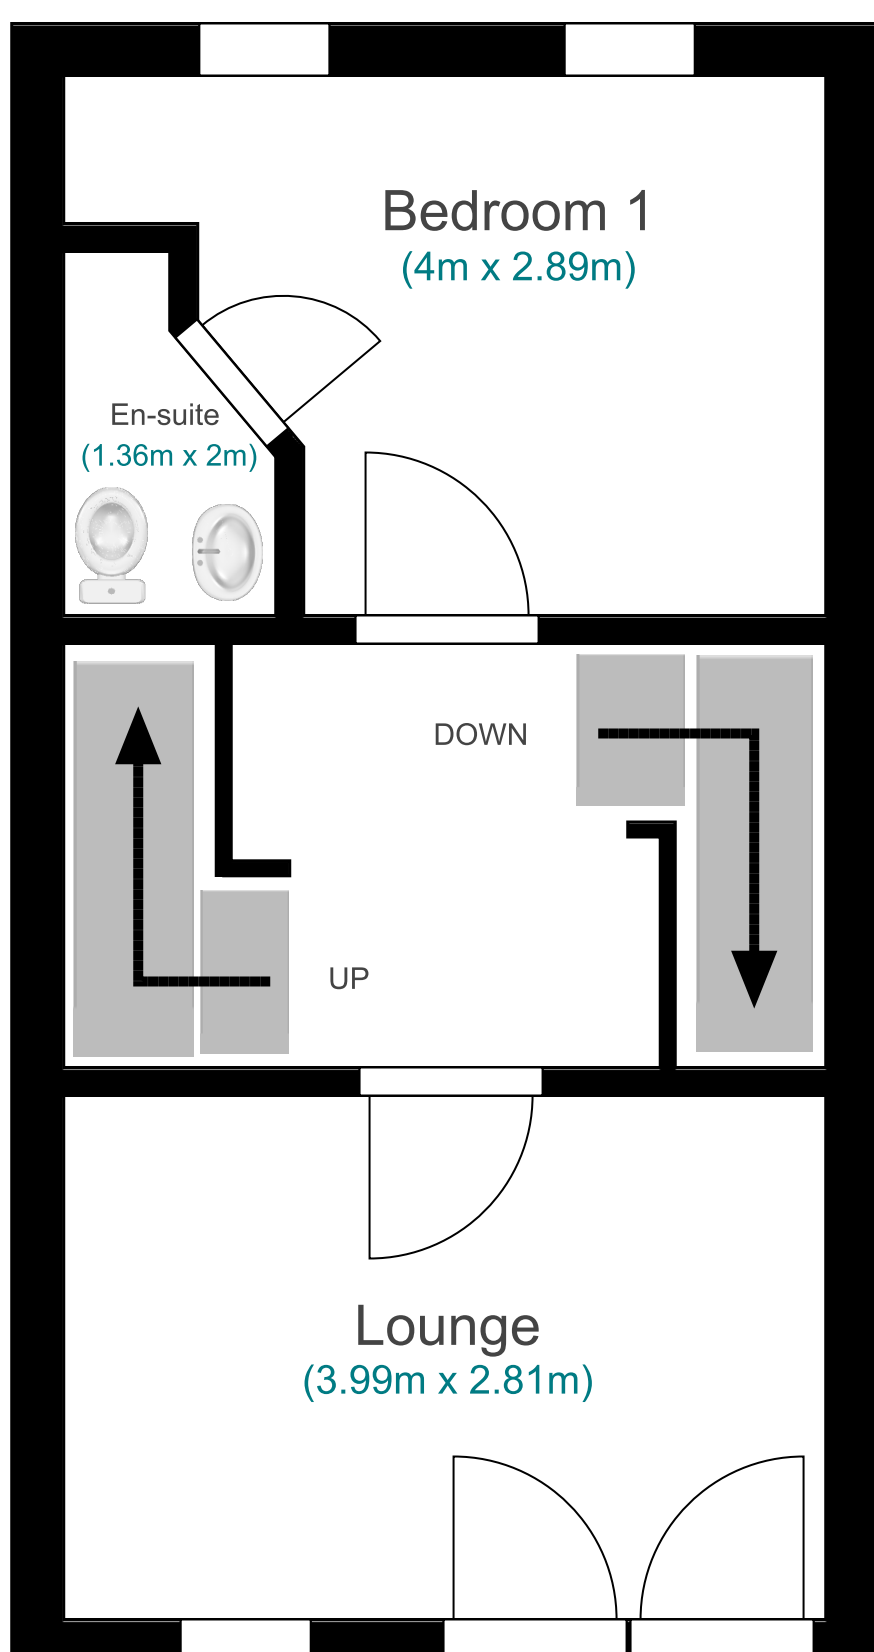

Ground Floor

First Floor

Top Floor

Total internal floor area is approx. 93.3 sq.m / 1004.27 sq.ft

This Floor Plan is approximate and for illustrative purposes only and therefore should be used as such by any prospective buyer.

All measurements of walls, doors, windows, rooms and any other items are approximate and no responsibility is taken for any error or mis-statement by us, the seller or agent.