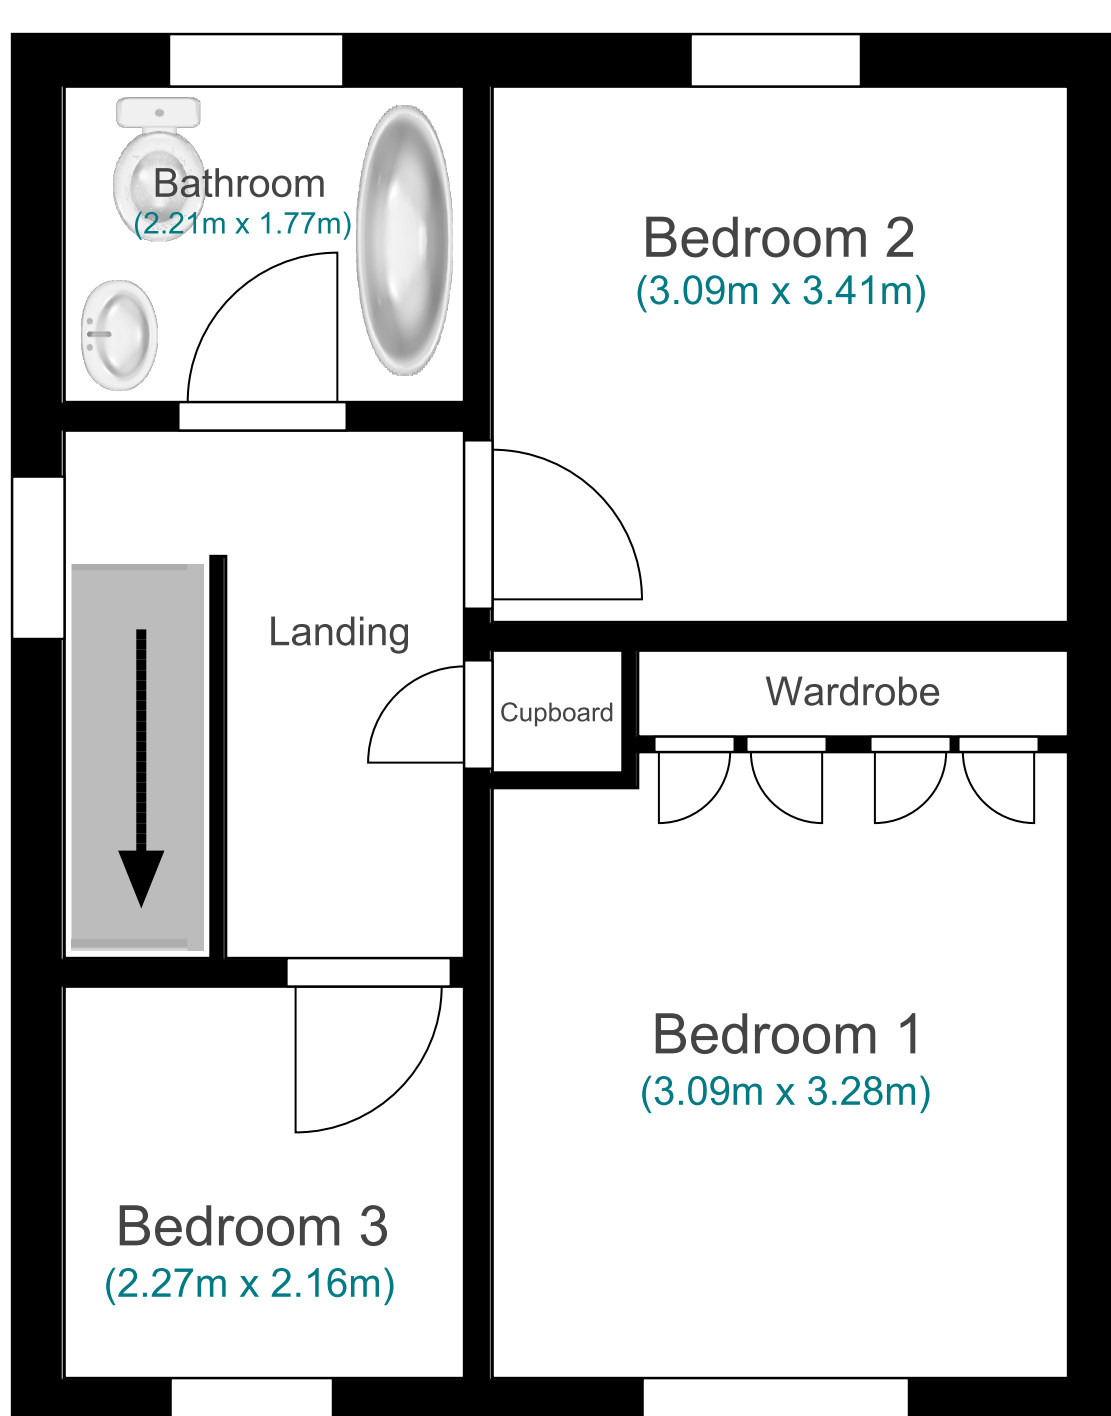

Ground Floor

First Floor

Total internal floor area is approx. 74.8 sq.m / 805.14 sq.ft (ex garage)

This Floor Plan is approximate and for illustrative purposes only and therefore should be used as such by any prospective buyer.

All measurements of walls, doors, windows, rooms and any other items are approximate and no responsibility is taken for any error or mis-statement by us, the seller or agent.