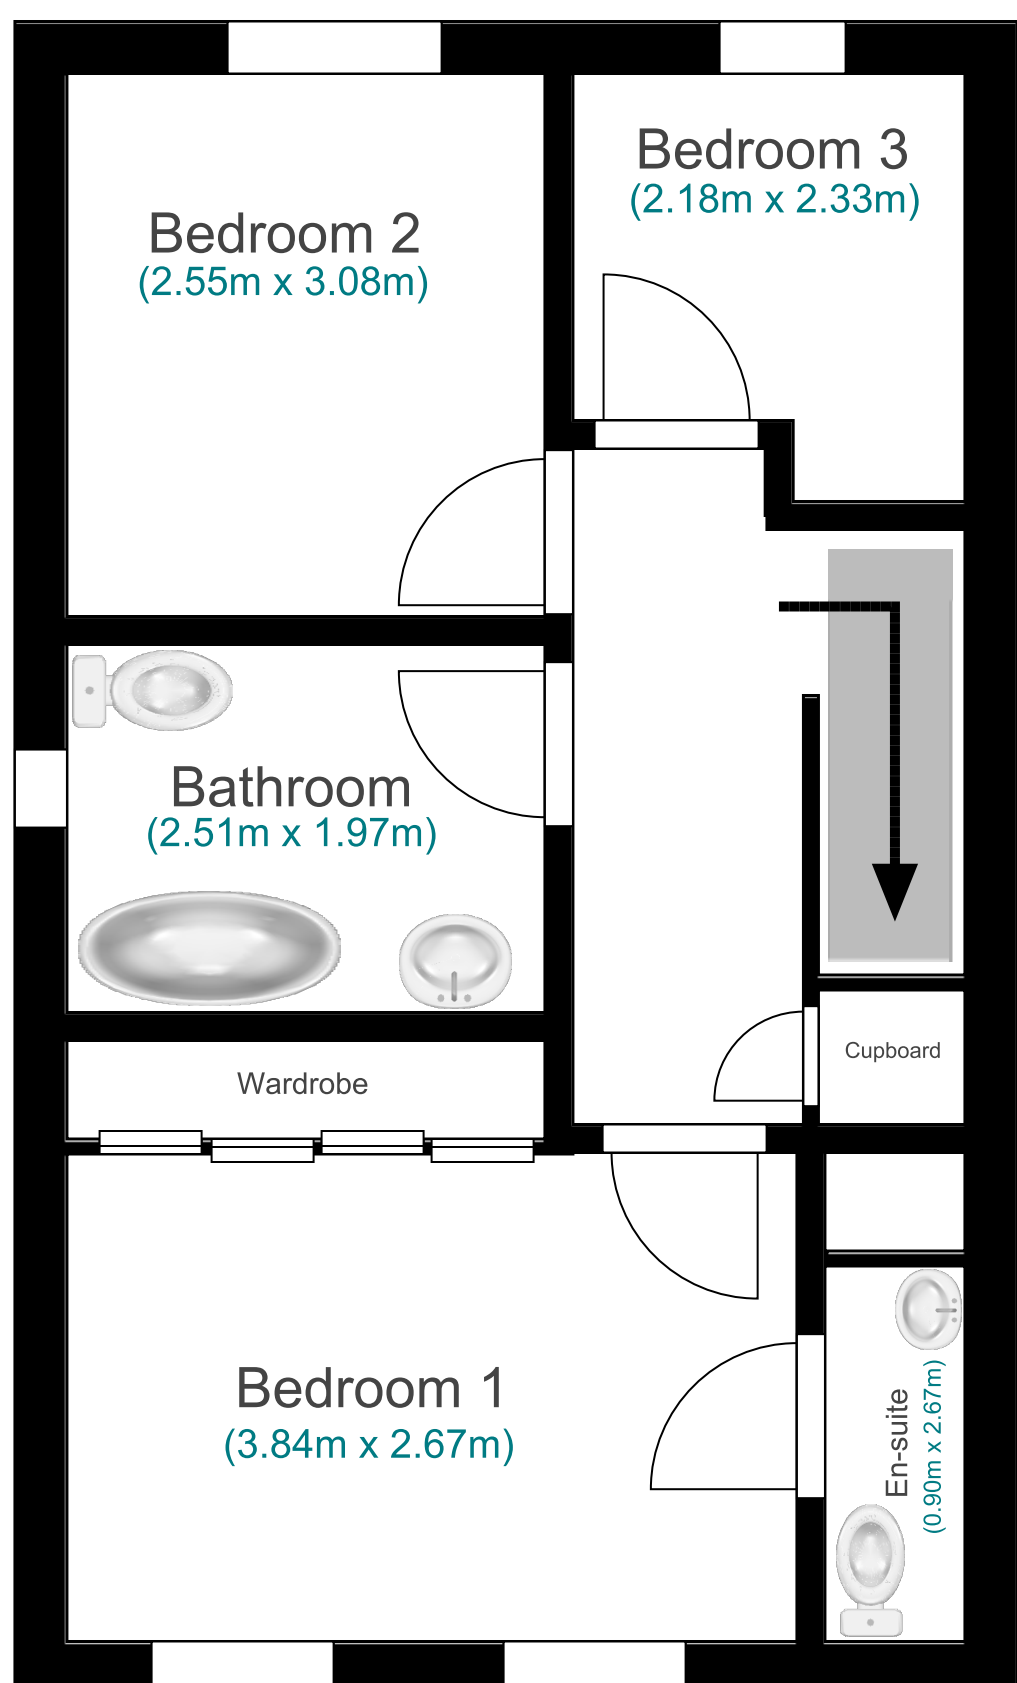

Ground Floor

First Floor

Total internal floor area is approx. 61 sq.m / 656.599 sq.ft

This Floor Plan is approximate and for illustrative purposes only and therefore should be used as such by any prospective buyer.

All measurements of walls, doors, windows, rooms and any other items are approximate and no responsibility is taken for any error or mis-statement by us, the seller or agent.