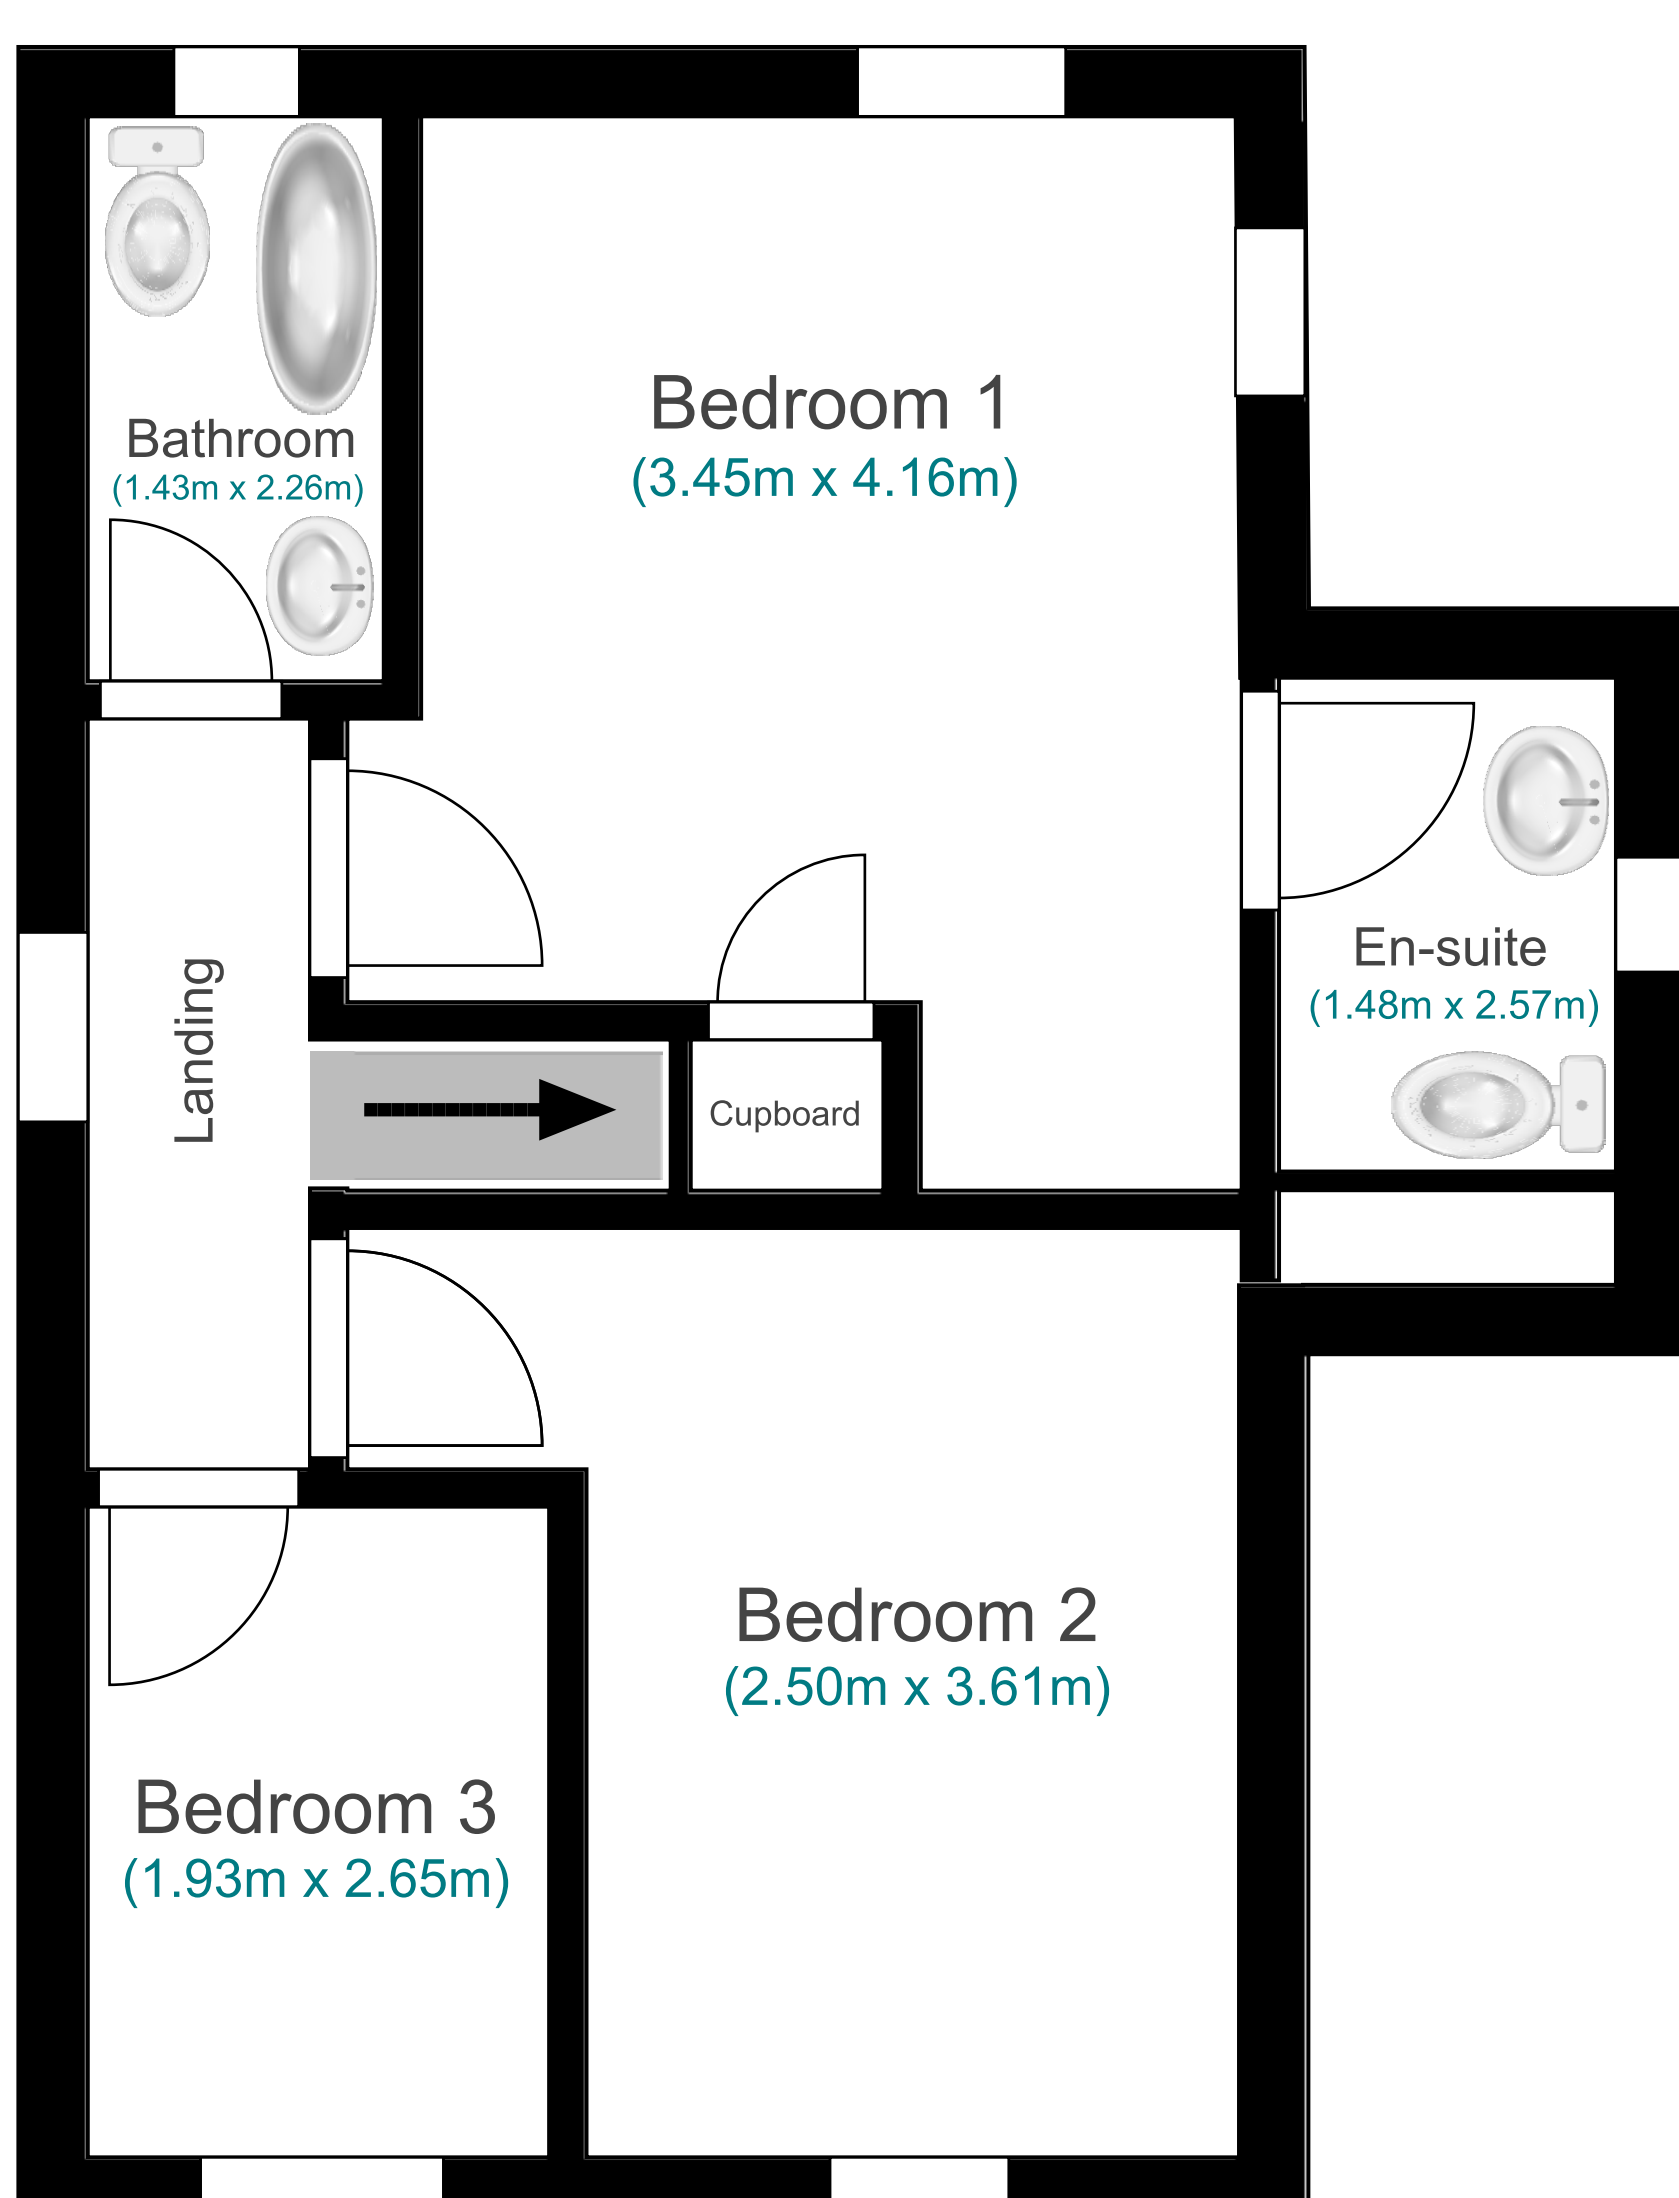

Ground Floor

First Floor

Total internal floor area is approx. 70.4 sq.m / 757.77 sq.ft (ex garage)

This Floor Plan is approximate and for illustrative purposes only and therefore should be used as such by any prospective buyer.

All measurements of walls, doors, windows, rooms and any other items are approximate and no responsibility is taken for any error or mis-statement by us, the seller or agent.