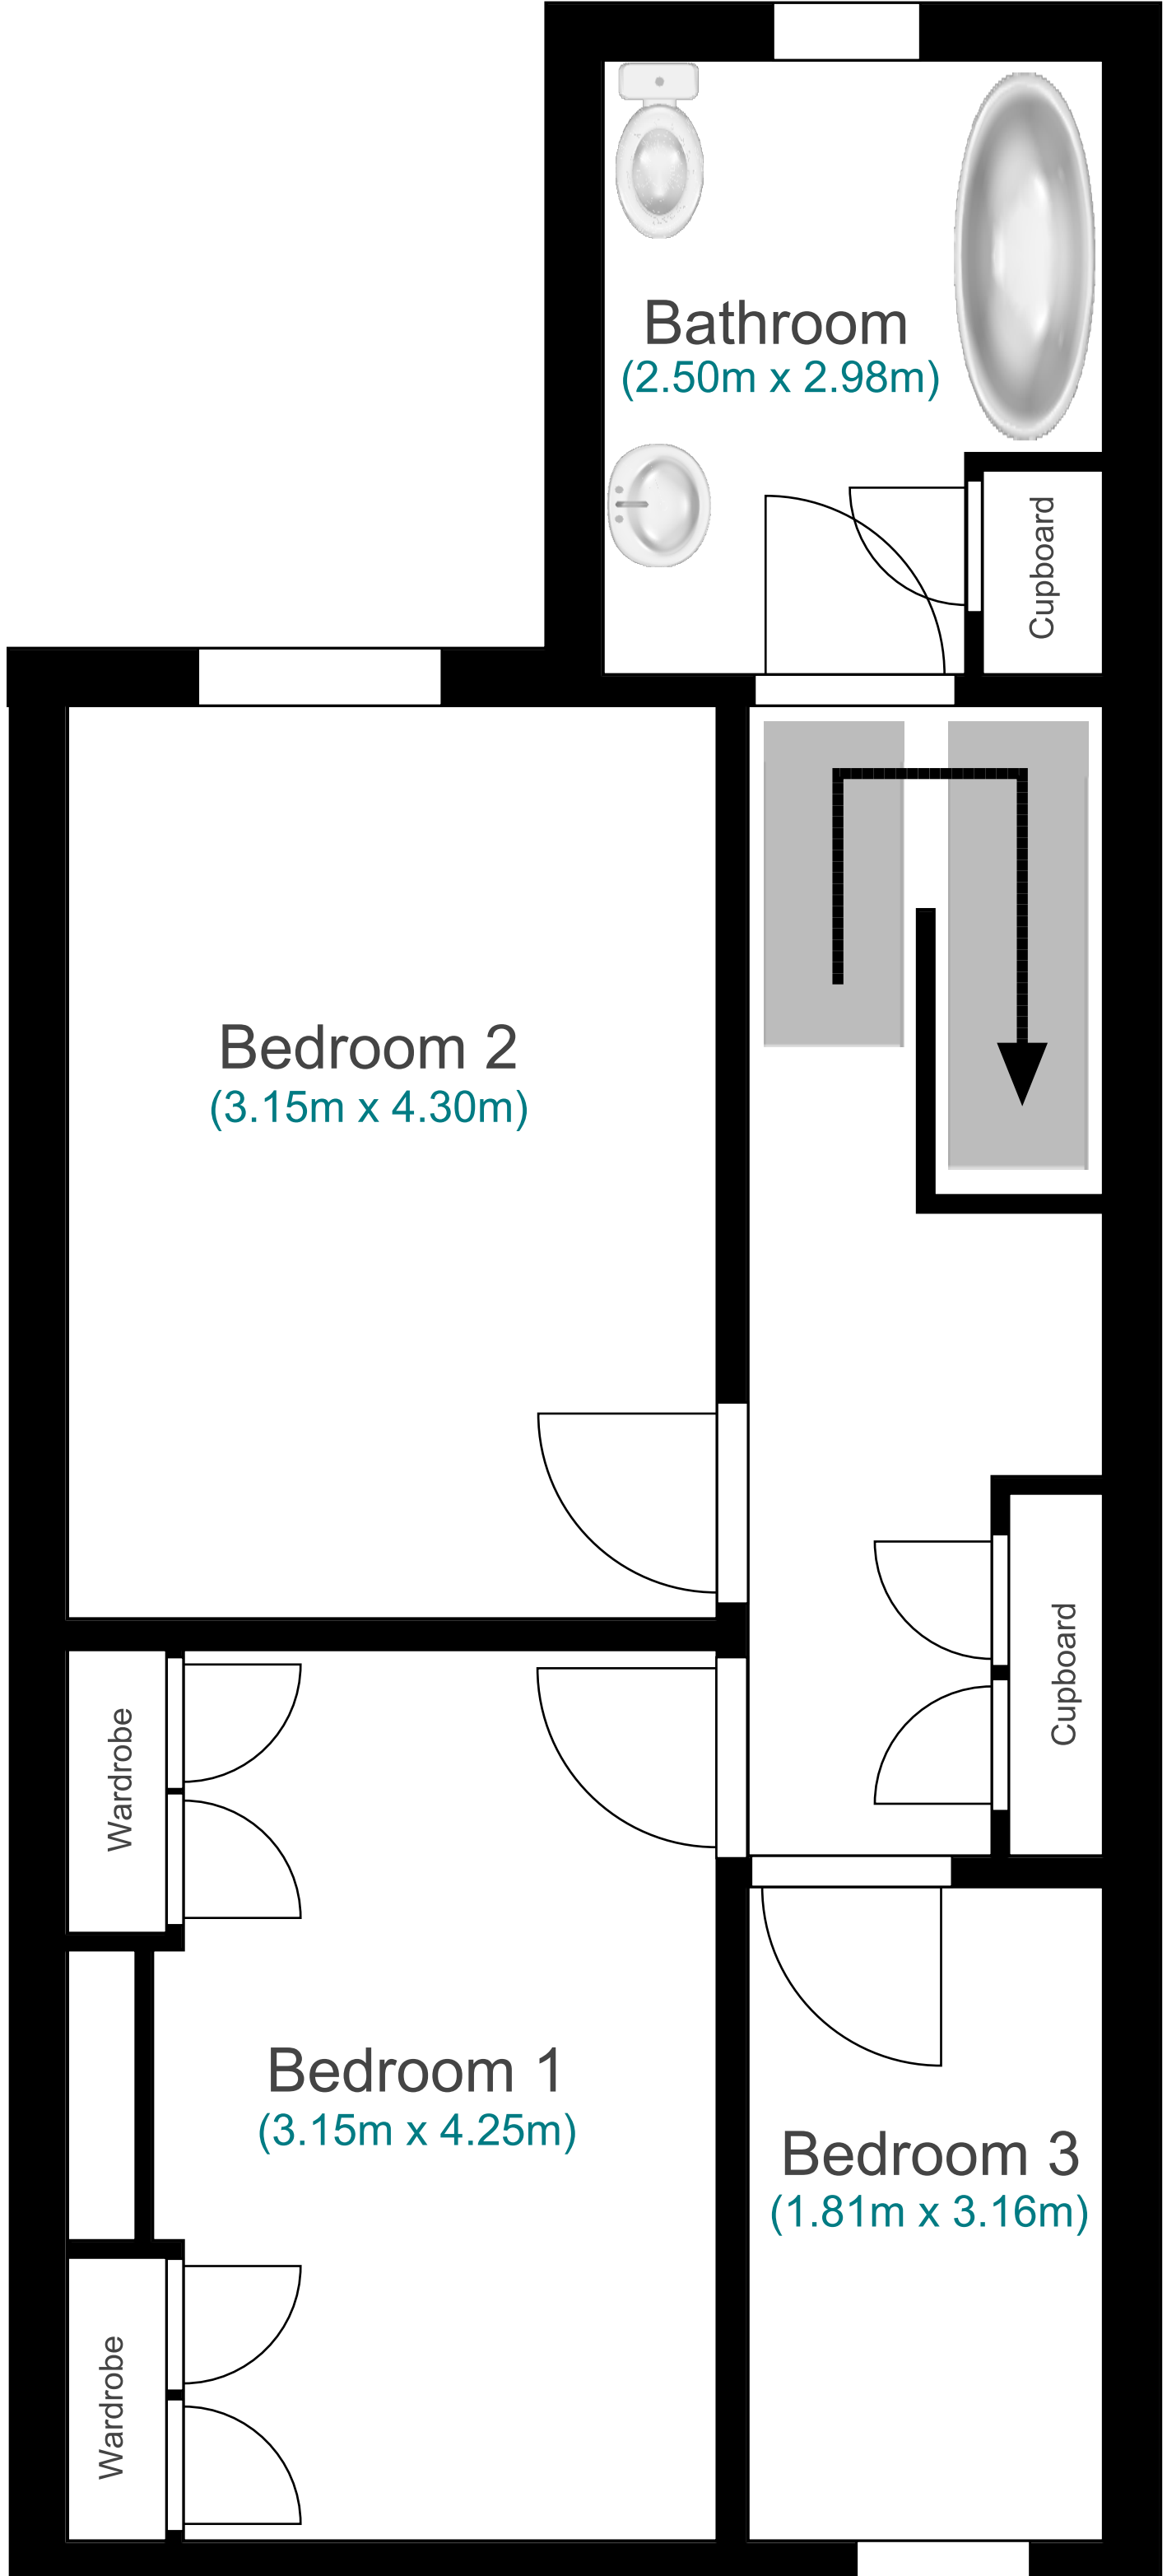

Ground Floor

First Floor

Total internal floor area is approx. 88.2 sq.m / 949.37 sq.ft

This Floor Plan is approximate and for illustrative purposes only and therefore should be used as such by any prospective buyer.

All measurements of walls, doors, windows, rooms and any other items are approximate and no responsibility is taken for any error or mis-statement by us, the seller or agent.