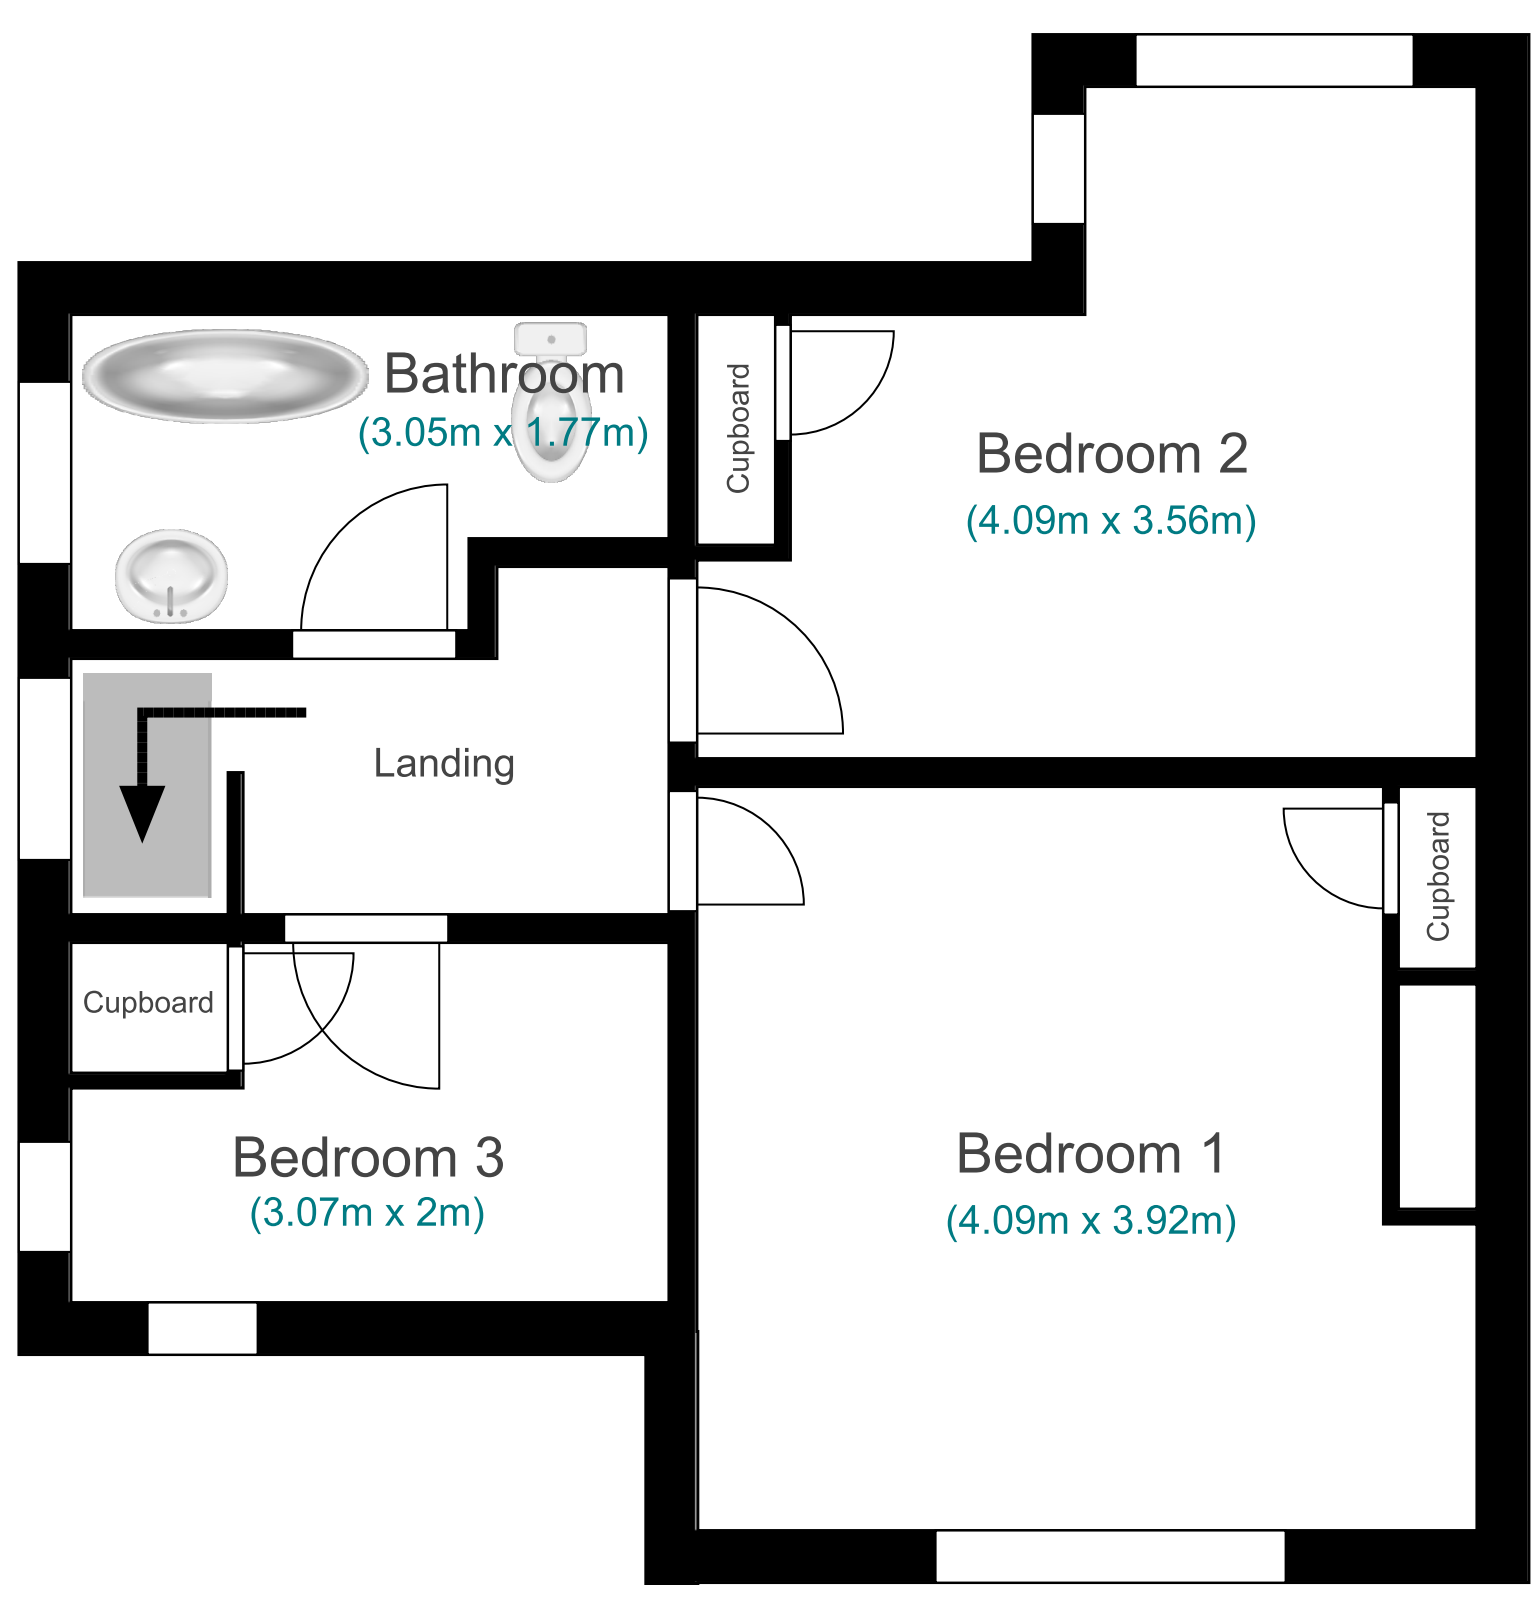

Ground Floor

First Floor

Total internal floor area is approx. 84.74 sq.m / 912.13 sq.ft (ex garage)

This Floor Plan is approximate and for illustrative purposes only and therefore should be used as such by any prospective buyer.

All measurements of walls, doors, windows, rooms and any other items are approximate and no responsibility is taken for any error or mis-statement by us, the seller or agent.