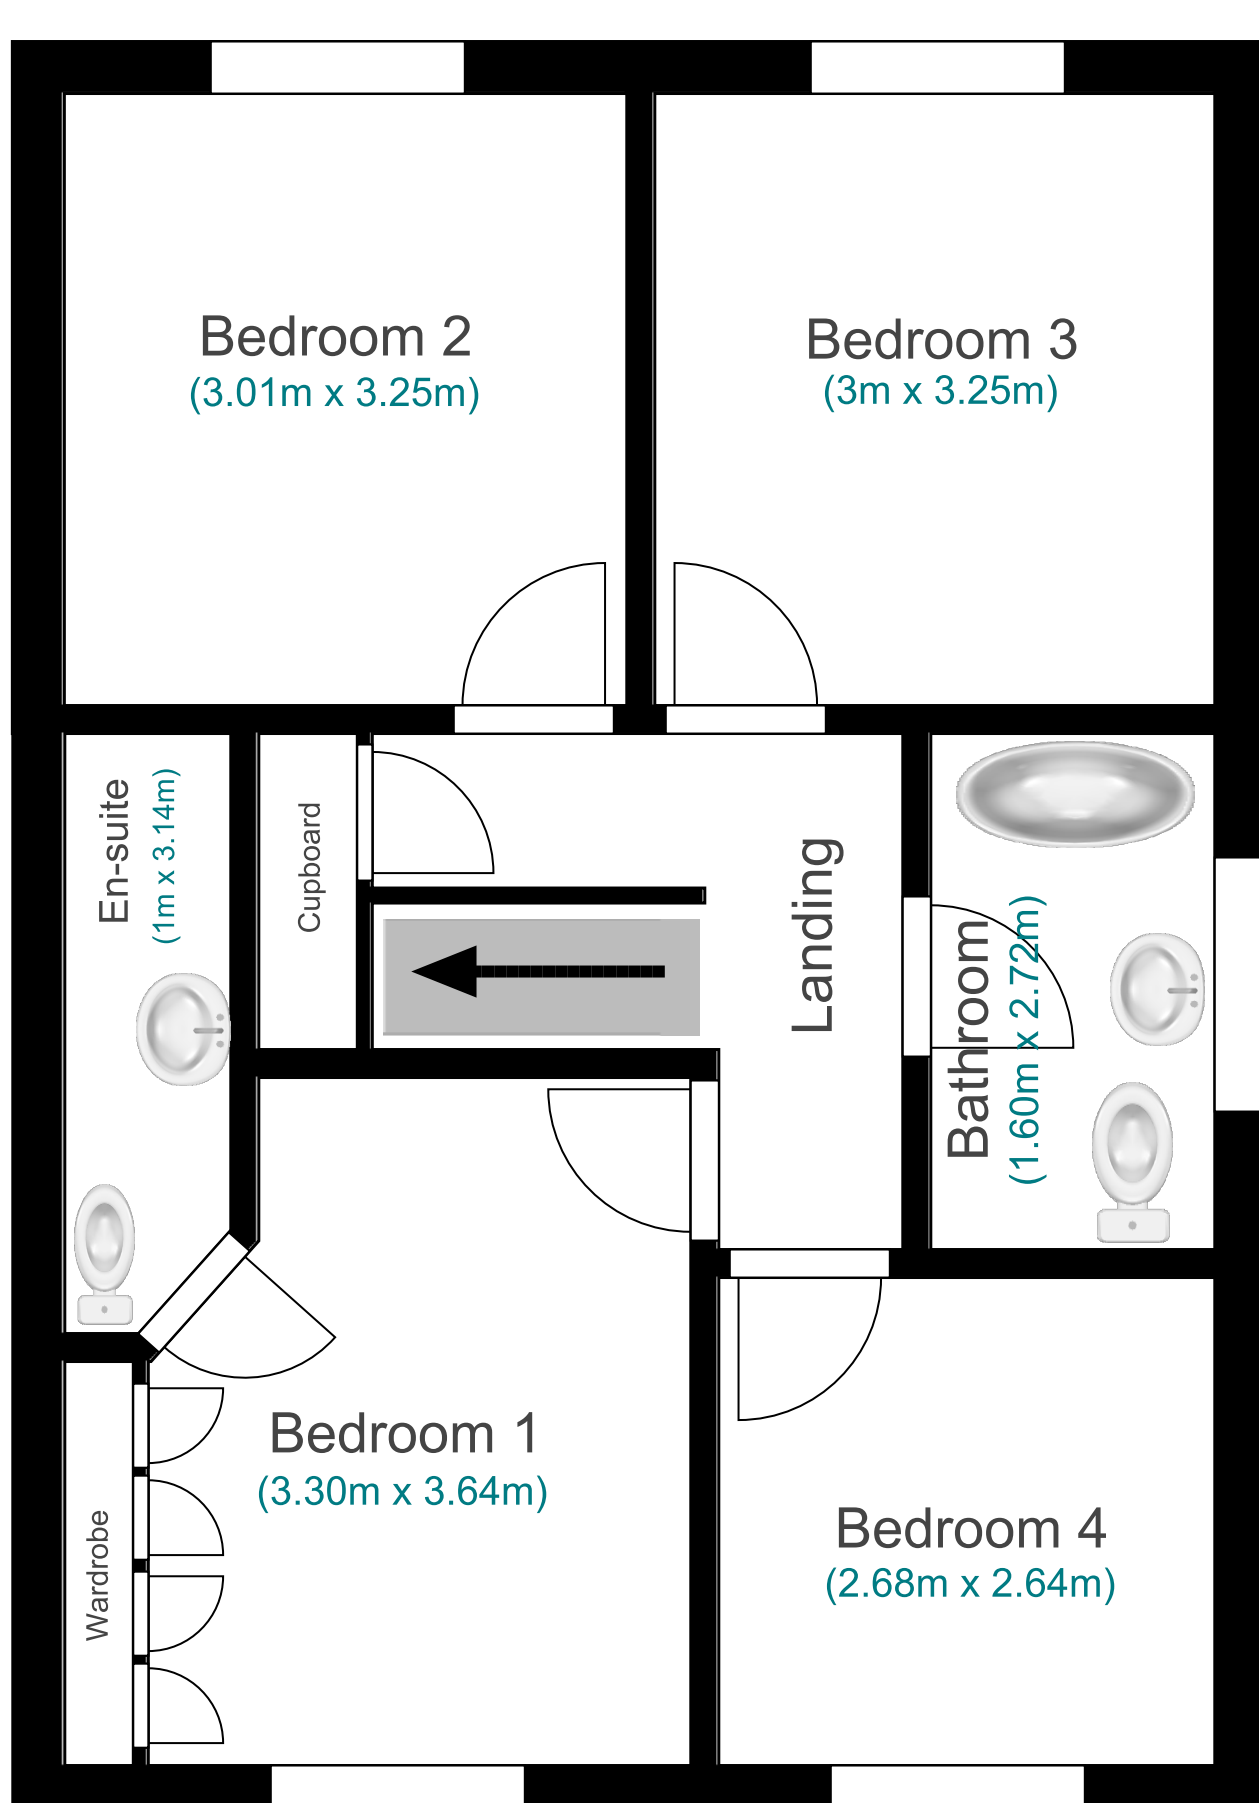

Ground Floor

First Floor

Total internal floor area is approx. 95.54 sq.m / 1028.38 sq.ft (ex garage)

This Floor Plan is approximate and for illustrative purposes only and therefore should be used as such by any prospective buyer.

All measurements of walls, doors, windows, rooms and any other items are approximate and no responsibility is taken for any error or mis-statement by us, the seller or agent.