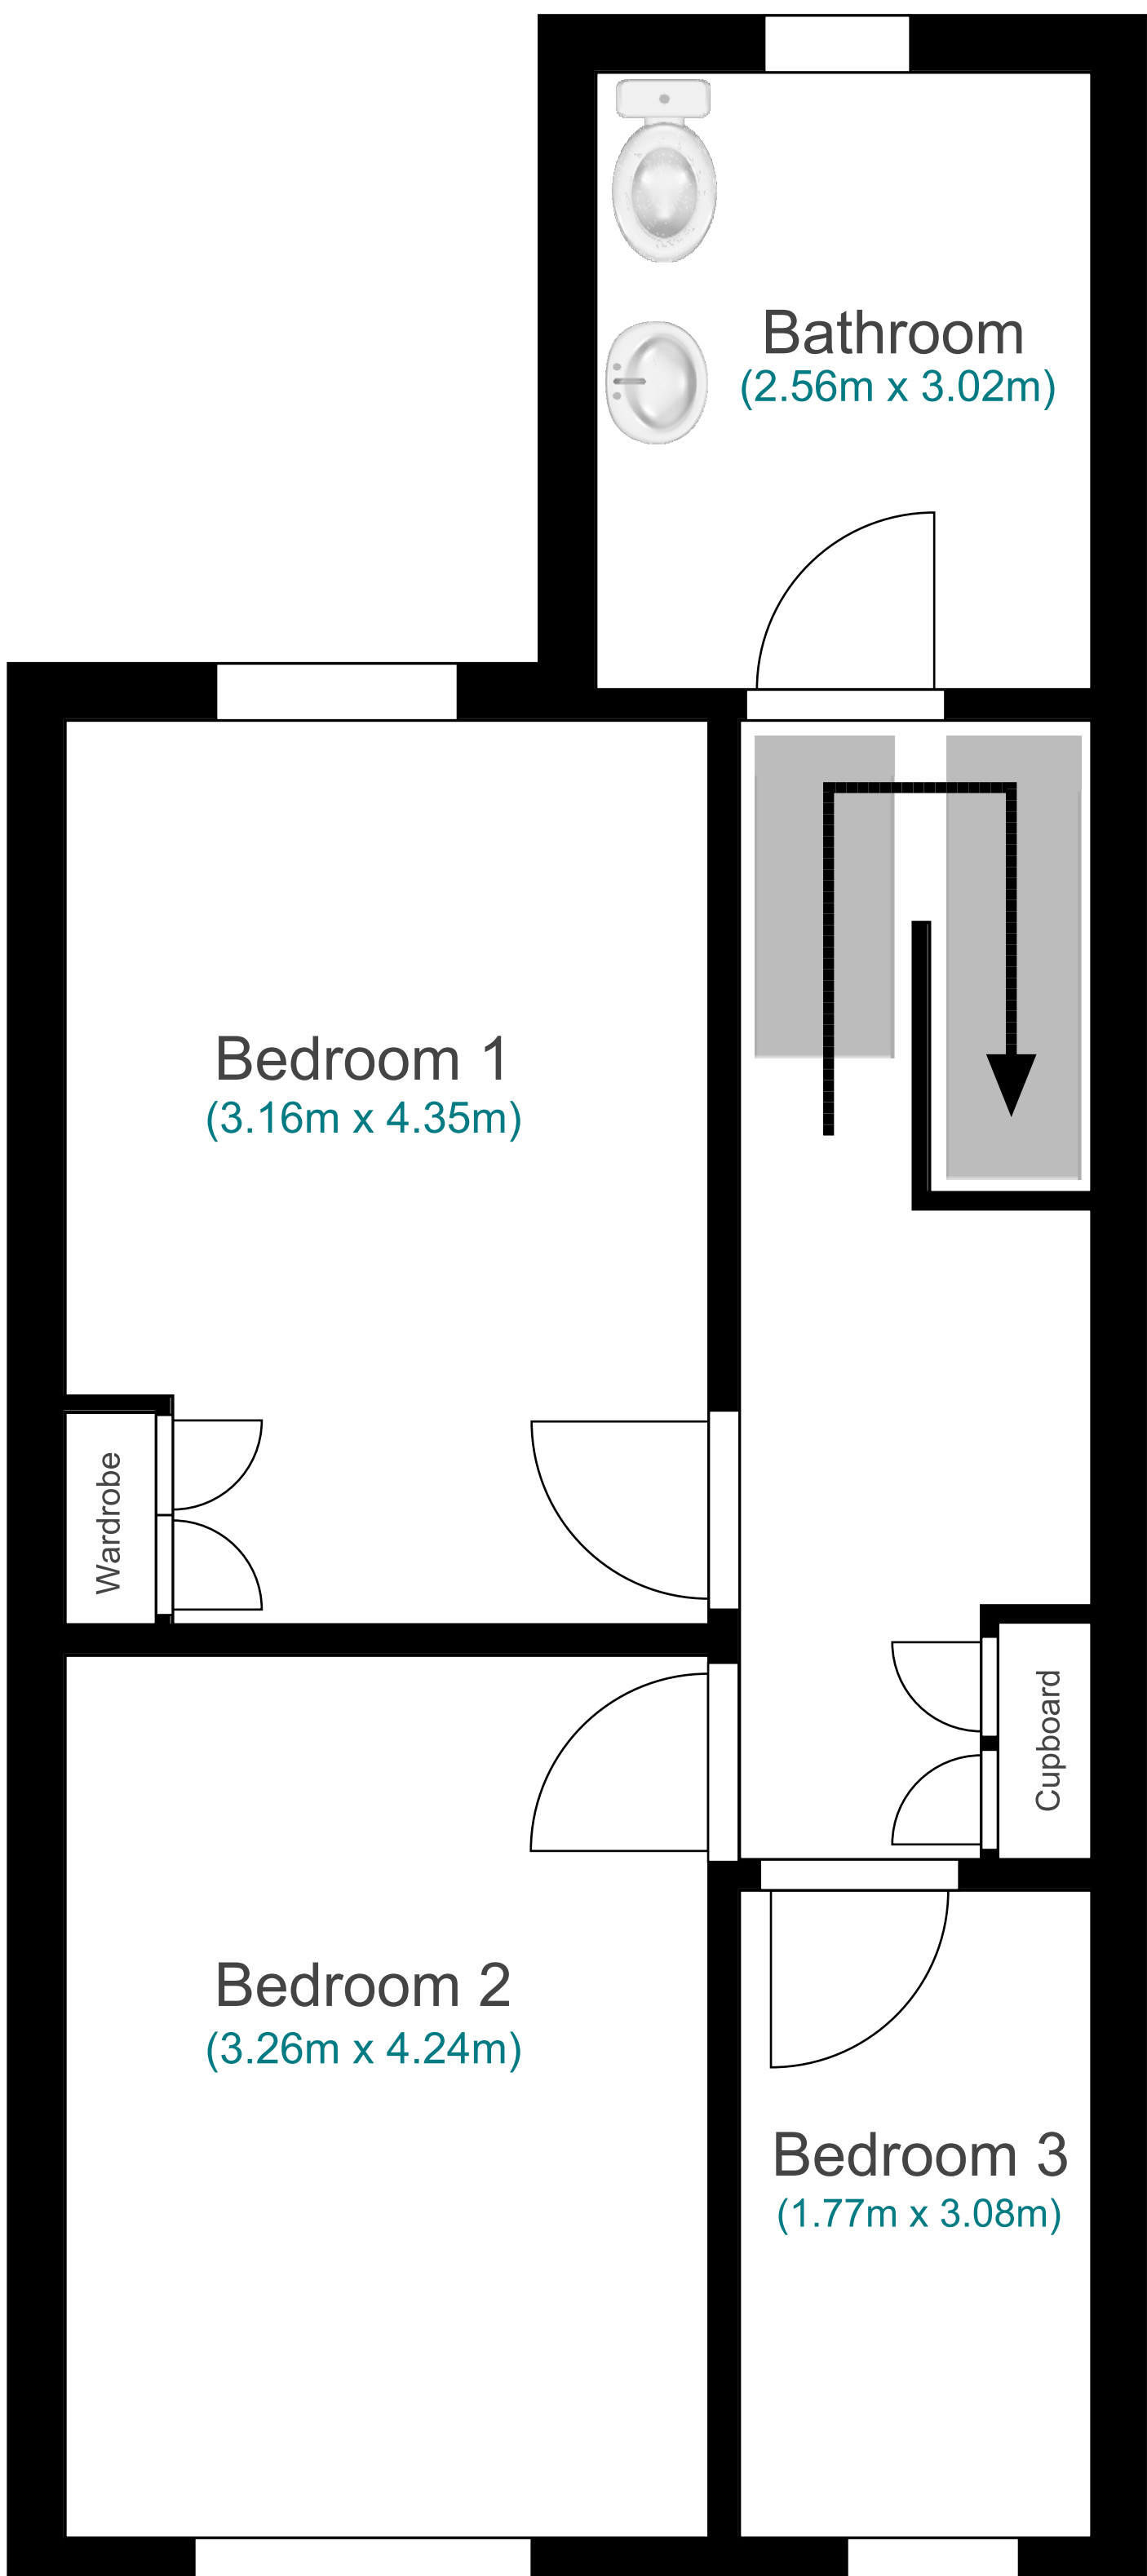

Ground Floor

First Floor

Total internal floor area is approx. 83.7 sq.m / 900.93 sq.ft

This Floor Plan is approximate and for illustrative purposes only and therefore should be used as such by any prospective buyer.

All measurements of walls, doors, windows, rooms and any other items are approximate and no responsibility is taken for any error or mis-statement by us, the seller or agent.