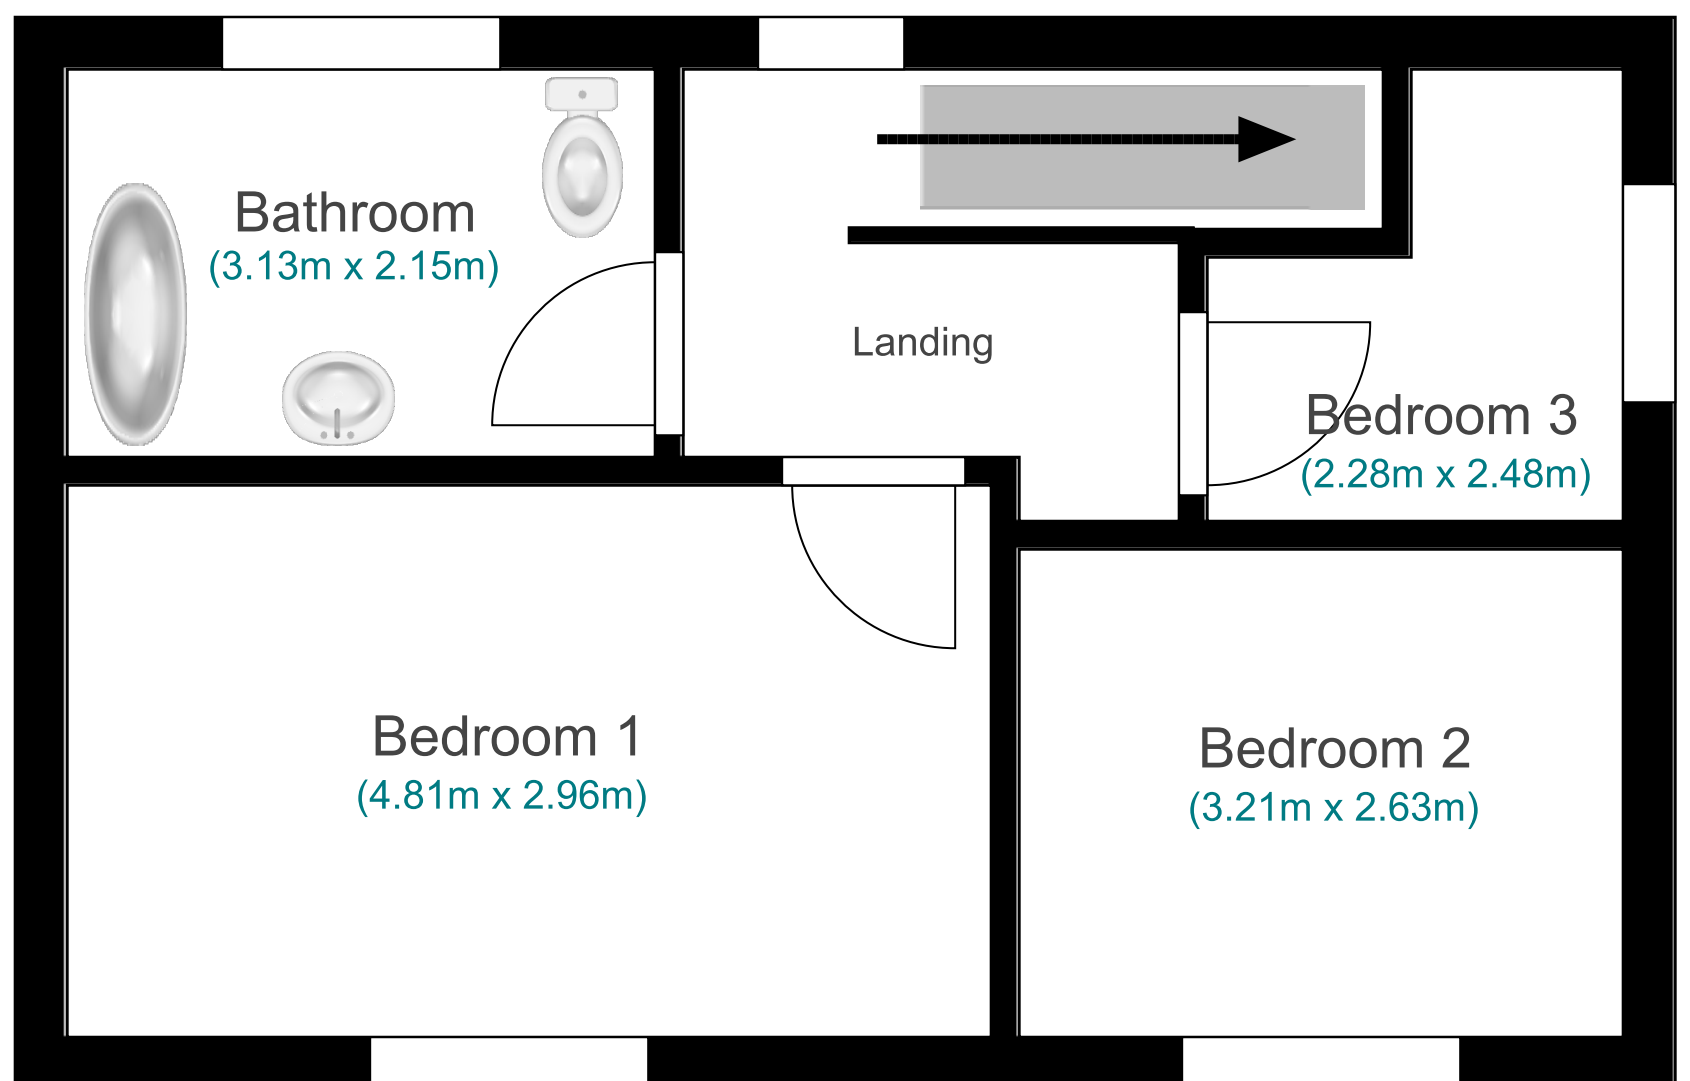

Ground Floor

First Floor

Total internal floor area is approx. 71.9 sq.m / 773.9 sq.ft

This Floor Plan is approximate and for illustrative purposes only and therefore should be used as such by any prospective buyer.

All measurements of walls, doors, windows, rooms and any other items are approximate and no responsibility is taken for any error or mis-statement by us, the seller or agent.