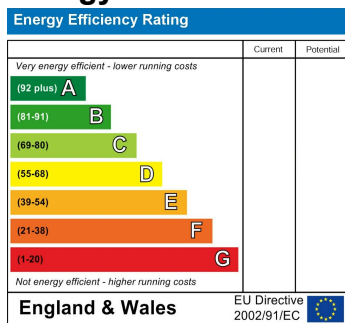

- Room to rent in shared house
- Available 30th June
- 12 month tenancy
- Newly refurbished
- Student property

£525 PCM

Floor Plans

Energy Performance Graph

These particulars, whilst believed to be accurate are set out as a general outline only for guidance and do not constitute any part of an offer or contract. Intending purchasers should not rely on them as statements of representation of fact, but must satisfy themselves by inspection or otherwise as to their accuracy. No person in this firm's employment has the authority to make or give any representation or warranty in respect of the property.