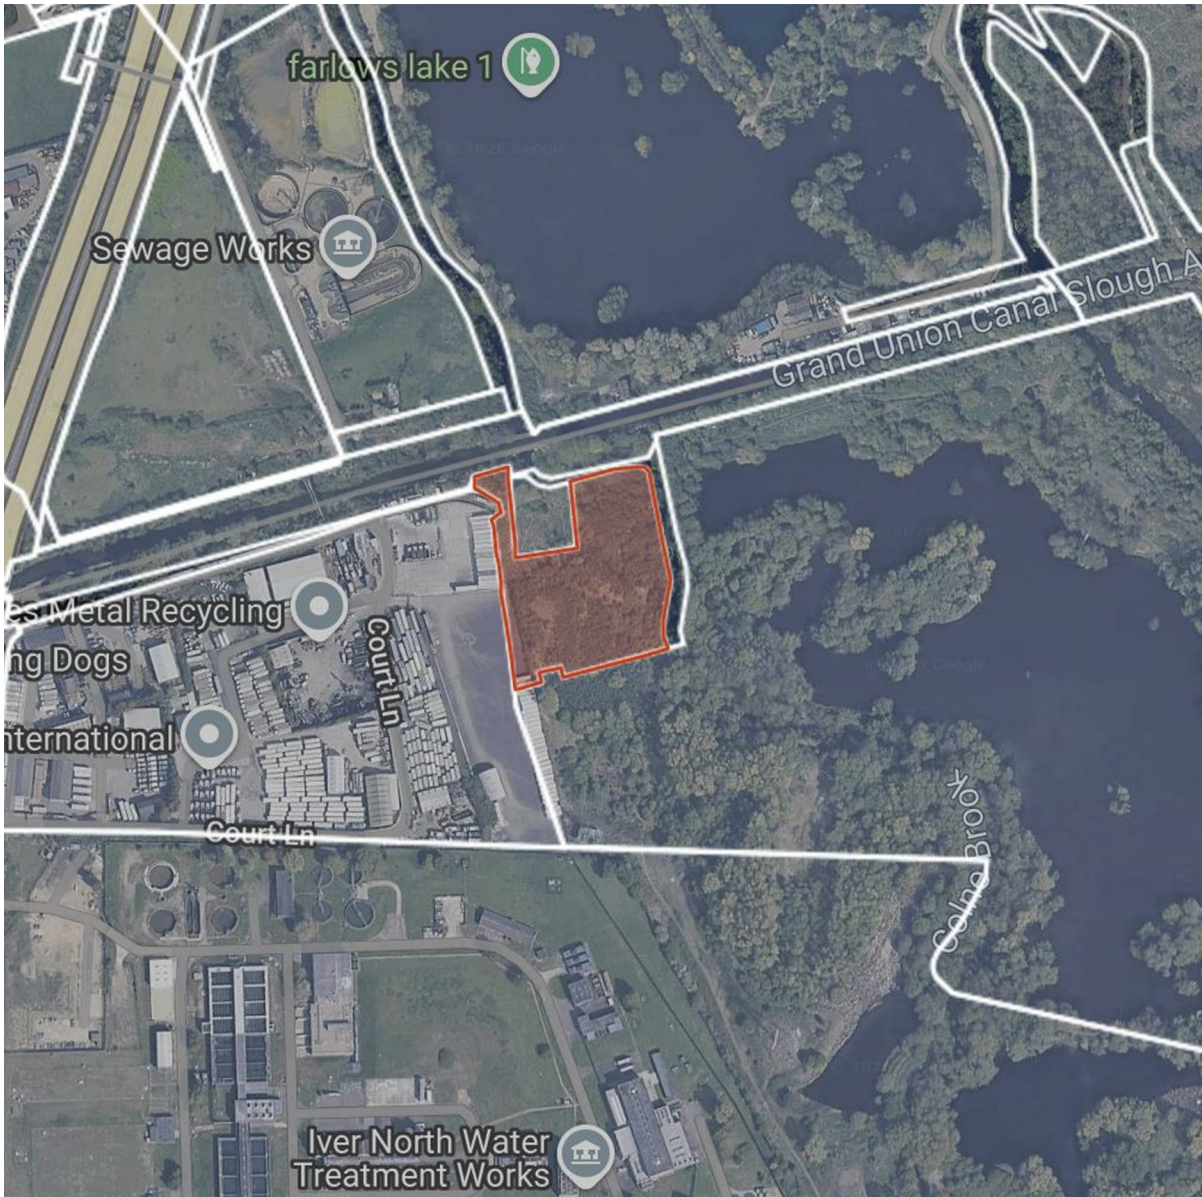

## Court Lane, Iver, SL0 9HL

Offers In The Region Of £700,000

- Just under three acres of land for sale in Iver
- Authorisation to purchase requires written consent of the county council

## Directions