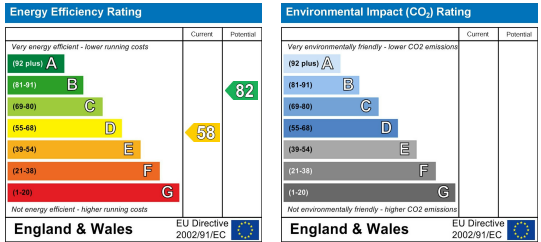

clever

17 Bedford Park

, Plymouth, PL4 8HN

£585

** Student Property Available for Now **

This 6 bedroom house on Bedford Park is in a fantastic location, just off of North Hill. You're surrounded by a variety of shops, cafés and pubs, plus easy access to multiple bus routes. The property also benefits from being less than 5 minutes from both Plymouth University and Plymouth College of Art. All bedrooms are generous sized doubles that are fully furnished throughout, plus there are 2 spacious bathrooms, a large lounge and a separate kitchen.

£95.00 pppw

Council Tax Band C

Area Map

Floor Plans

Energy Efficiency Graph

These particulars, whilst believed to be accurate are set out as a general outline only for guidance and do not constitute any part of an offer or contract. Intending purchasers should not rely on them as statements of representation of fact, but must satisfy themselves by inspection or otherwise as to their accuracy. No person in this firm's employment has the authority to make or give any representation or warranty in respect of the property.