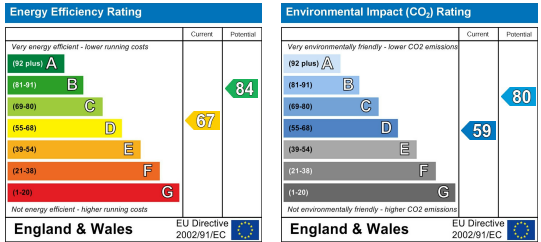

Energy Efficiency Graph

These particulars, whilst believed to be accurate are set out as a general outline only for guidance and do not constitute any part of an offer or contract. Intending purchasers should not rely on them as statements of representation of fact, but must satisfy themselves by inspection or otherwise as to their accuracy. No person in this firm's employment has the authority to make or give any representation or warranty in respect of the property.