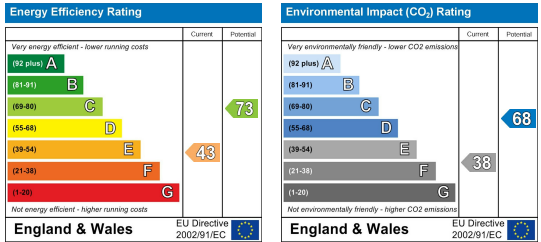

- Room 1: £87
- Room 2: £87
- Room 3: £93
- Room 4: £87
- Room 5: £87
- Room 6: £87

Area Map

Floor Plans

Energy Efficiency Graph

These particulars, whilst believed to be accurate are set out as a general outline only for guidance and do not constitute any part of an offer or contract. Intending purchasers should not rely on them as statements of representation of fact, but must satisfy themselves by inspection or otherwise as to their accuracy. No person in this firms employment has the authority to make or give any representation or warranty in respect of the property.