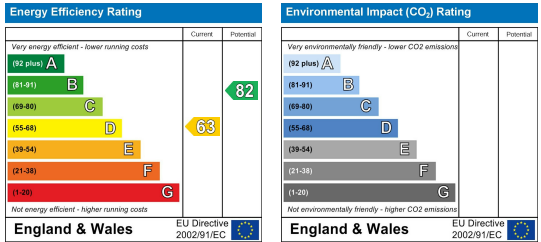

£95.00ppw

Area Map

Floor Plans

Energy Efficiency Graph

These particulars, whilst believed to be accurate are set out as a general outline only for guidance and do not constitute any part of an offer or contract. Intending purchasers should not rely on them as statements of representation of fact, but must satisfy themselves by inspection or otherwise as to their accuracy. No person in this firm's employment has the authority to make or give any representation or warranty in respect of the property.