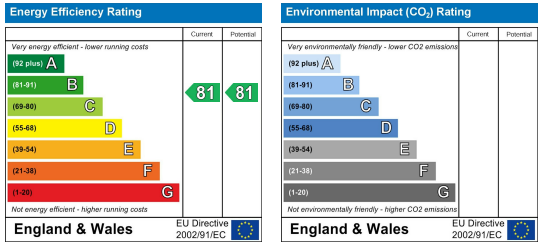

Prices per week, per person:

Square Studio - £195.00

Long Studio - £205.00

Area Map

Floor Plans

Energy Efficiency Graph

These particulars, whilst believed to be accurate are set out as a general outline only for guidance and do not constitute any part of an offer or contract. Intending purchasers should not rely on them as statements of representation of fact, but must satisfy themselves by inspection or otherwise as to their accuracy. No person in this firm's employment has the authority to make or give any representation or warranty in respect of the property.