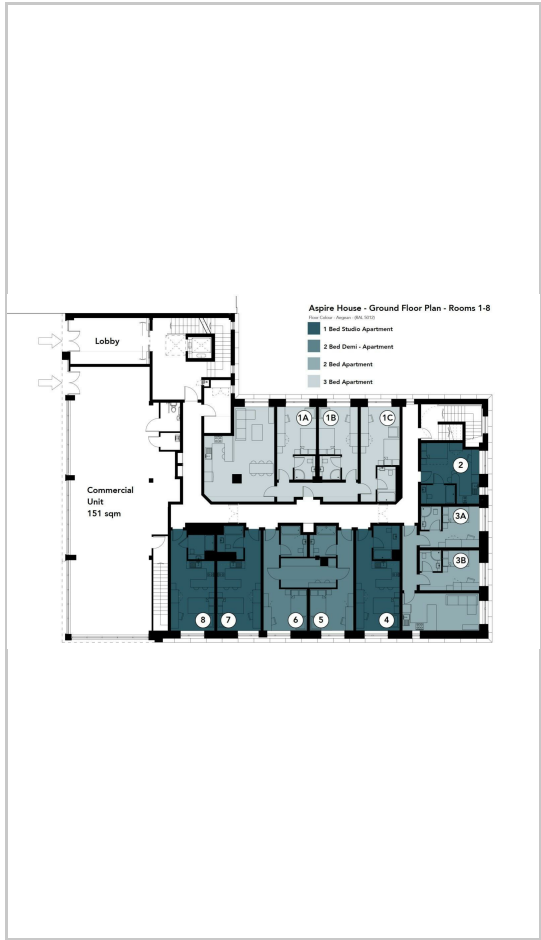

Prices per week, per person:
Long Studio - £205.00

Ready to experience luxury living? Schedule your viewing now by giving us a call.

Area Map

Floor Plans

Energy Efficiency Graph

These particulars, whilst believed to be accurate are set out as a general outline only for guidance and do not constitute any part of an offer or contract. Intending purchasers should not rely on them as statements of representation of fact, but must satisfy themselves by inspection or otherwise as to their accuracy. No person in this firm's employment has the authority to make or give any representation or warranty in respect of the property.