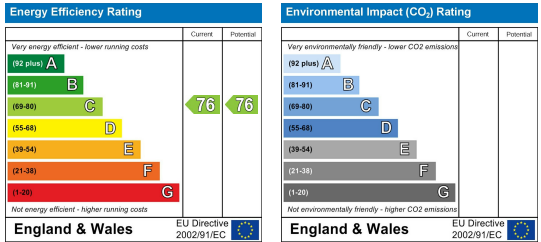

Classic studios available at £155 a week
Council Tax Band A

Area Map

Floor Plans

Energy Efficiency Graph

These particulars, whilst believed to be accurate are set out as a general outline only for guidance and do not constitute any part of an offer or contract. Intending purchasers should not rely on them as statements of representation of fact, but must satisfy themselves by inspection or otherwise as to their accuracy. No person in this firm's employment has the authority to make or give any representation or warranty in respect of the property.