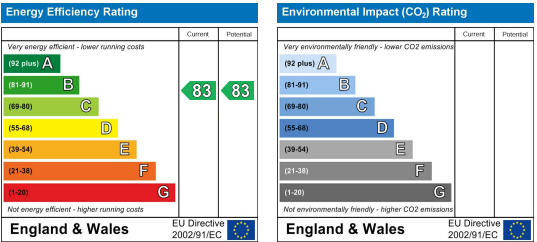

Prices per week, per person:

Square Studio - £195.00

Long Studio - £205.00

Area Map

Floor Plans

Energy Efficiency Graph

These particulars, whilst believed to be accurate are set out as a general outline only for guidance and do not constitute any part of an offer or contract. Intending purchasers should not rely on them as statements of representation of fact, but must satisfy themselves by inspection or otherwise as to their accuracy. No person in this firm's employment has the authority to make or give any representation or warranty in respect of the property.