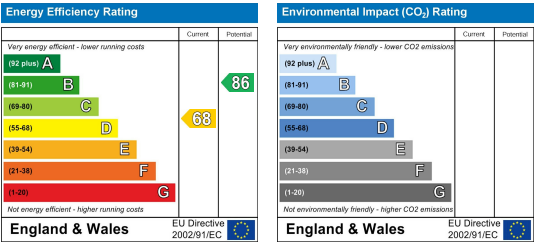

Room 1: £99
Room 2: £99
Room 3: £99
Room 4: £99

Area Map

Floor Plans

Energy Efficiency Graph

These particulars, whilst believed to be accurate are set out as a general outline only for guidance and do not constitute any part of an offer or contract. Intending purchasers should not rely on them as statements of representation of fact, but must satisfy themselves by inspection or otherwise as to their accuracy. No person in this firm's employment has the authority to make or give any representation or warranty in respect of the property.