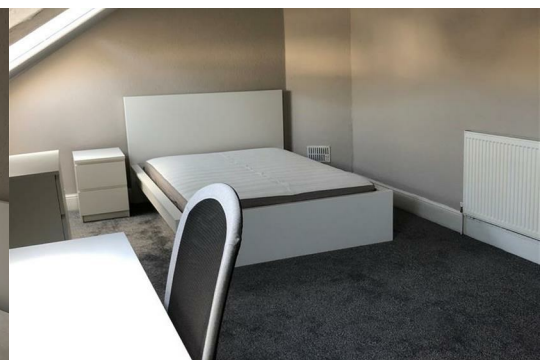

clever

Room 7 7 Apsley Road

, Plymouth, PL4 6PJ

£464

REFURBISHED 8 bedroom property with 5 rooms left to rent, this would be perfect for a any size group looking for a sociable house, furnished to a high standard close to campus and close to the city centre! You will be able to enjoy a large decked rear garden, separate large living room as well as a Kitchen/Diner!