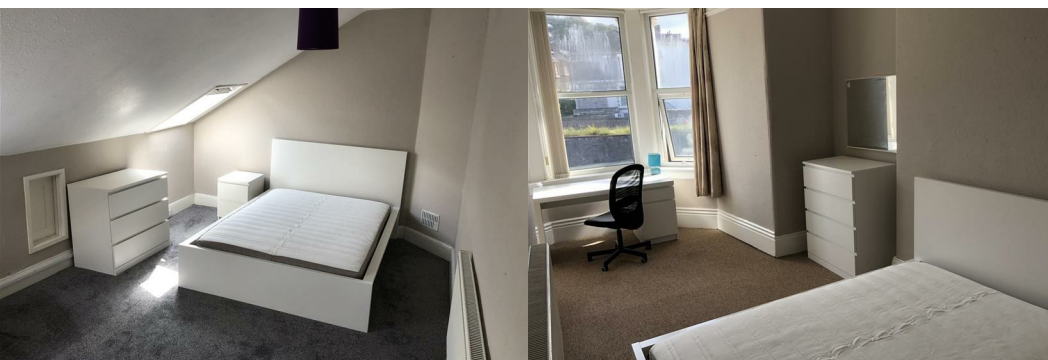

clever

Room 7 7 Apsley Road

, Plymouth, PL4 6PJ

£464

REFURBISHED 8 bedroom property with 5 rooms left to rent, this would be perfect for a any size group looking for a sociable house, furnished to a high standard close to campus and close to the city centre! You will be able to enjoy a large decked rear garden, separate large living room as well as a Kitchen/Diner!