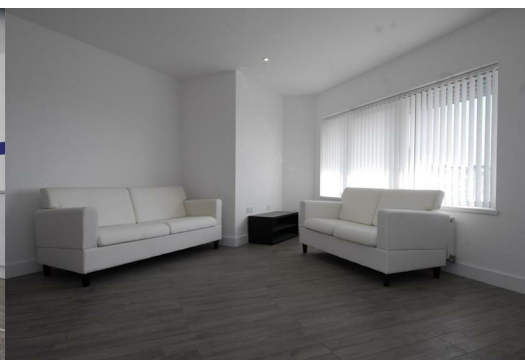

clever

Flat 2 Room 2 10 Kinterbury Street

, Plymouth, PL1 2DG

£120 Per week

If location and style are an equal importance to you then Clever Student Lets would like to formally introduce you to OCEAN HOUSE. Maybe its called Ocean House due to the beautiful scenic views over looking the Barbican & the harbour, or maybe it is because of the vibrant sea colours and tranquil feel that run through the building, it does not really matter either way its awesome and a must see! This is an 8 bed apartment all rooms spacious and oh yes en suite ! Super stylish open plan Kitchen and lounge area. With Huge Communal area in the building to get to know others. Based in the heart of Drake Circus and across from the new Barcode cinema & leisure complex
Room 2 - £120pw