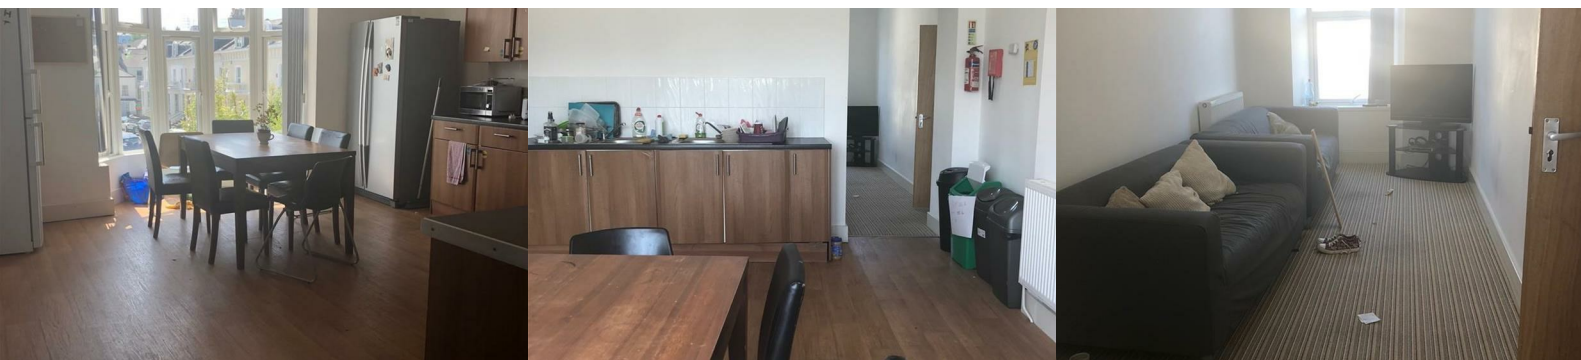

## Grove House 10 Lisson Grove

, Plymouth, PL4 7DN

**£591**

GROVE HOUSE is a secret tranquil treasure hidden in the bustling Mutley Plain area. It has an Old Skool Manor feel house turned into stylish en-suite apartments. Free parking on the grounds personal driveway with beautiful garden and views around the back of the estate complete with BBQ for the summer. The apartment includes very spacious ....in fact huge kitchen complete with American style fridge/freezers, 2 large cookers & everything else required to cook up a storm in the kitchen. All rooms are en-suite and are a great option if you are looking for en-suite on a budget. Less than 10 minutes walk from Plymouth College of Art, University of Plymouth & located on Mutley Plain which is on a main bus route to Marjons University & Derriford . Mutley Plain has an array of local supermarkets, bars & coffee shops all a stones throw away.