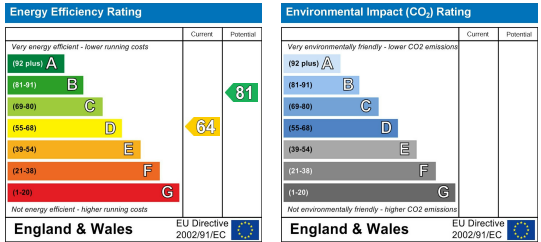

Energy Efficiency Graph

These particulars, whilst believed to be accurate are set out as a general outline only for guidance and do not constitute any part of an offer or contract. Intending purchasers should not rely on them as statements of representation of fact, but must satisfy themselves by inspection or otherwise as to their accuracy. No person in this firm's employment has the authority to make or give any representation or warranty in respect of the property.