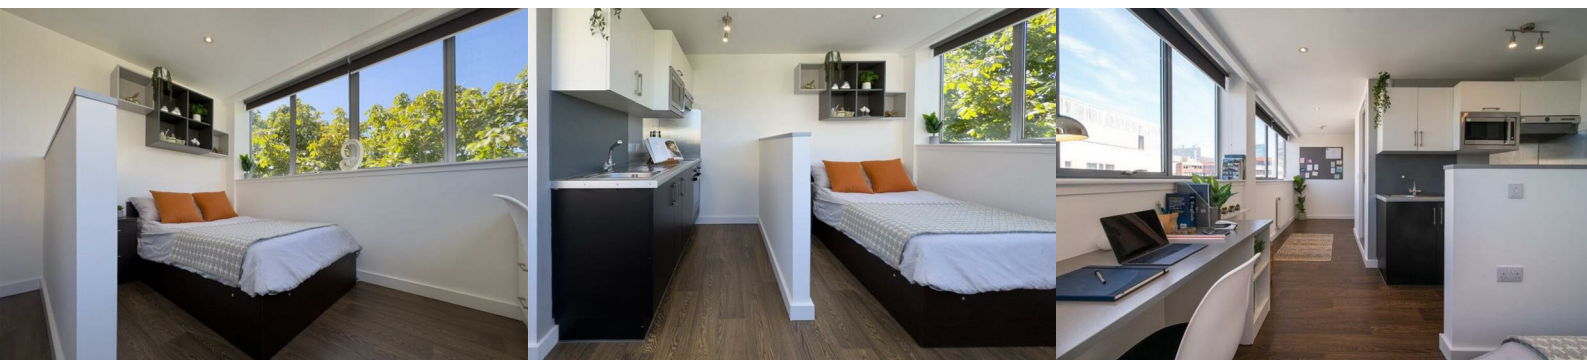

clever

**ATTENTION
ALL
STUDENTS!**

CASHBACK PROMO £££

**ARMADA HOUSE, ARMADA WAY
LUXURY STUDIO APARTMENTS**

£150 CASHBACK!

**PLANNING AHEAD? BOOK ARMADA
HOUSE FOR 2026-2027 AND GET**

Superior Corner Studio 170 Armada Way

, Plymouth, PL1 1LB

£248 Per week

Welcome to Armada House in Plymouth, where convenience meets style! This stunning apartment complex offers a range of studio apartments perfect for those looking for a modern and comfortable living space.

SPECIAL OFFER - BOOK FOR 26/27 BY END OF FEBRUARY & GET £150 CASHBACK - TS & CS APPLY **

Our Superior Corner Studios are some of the largest studios in the city and offer everything you need in a private, self-contained luxury apartment. With their corner position you'll benefit from multiple windows providing plenty of natural light. Generous room size, clever storage solutions and furnishings make maximum use of the space. Every Superior Corner Studio has a fully furnished kitchen, including an oven, extractor, fridge, freezer, and helpful additions such as a kettle and toaster. You'll also enjoy your own modern ensuite shower room.

Situated just a short distance from the main University campus, Armada House provides easy access to both educational facilities and the vibrant town center. The location couldn't be more ideal for students or professionals alike.