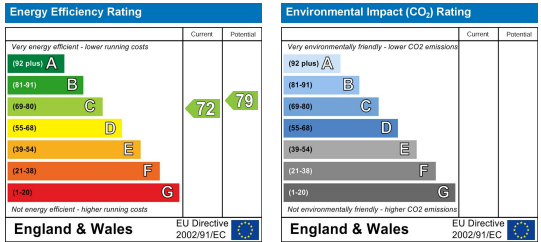

Room 1 - LET
Room 2 - LET
Room 3 - £110pw
Room 4 - LET
Room 5 - LET
Room 6 - LET

Area Map

Floor Plans

Energy Efficiency Graph

These particulars, whilst believed to be accurate are set out as a general outline only for guidance and do not constitute any part of an offer or contract. Intending purchasers should not rely on them as statements of representation of fact, but must satisfy themselves by inspection or otherwise as to their accuracy. No person in this firm's employment has the authority to make or give any representation or warranty in respect of the property.