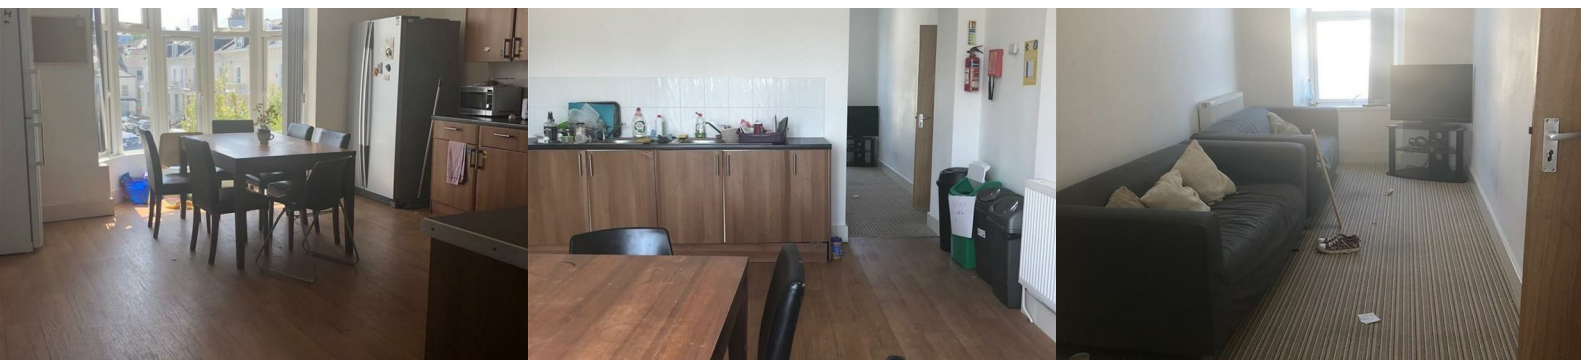

GROVE HOUSE is a secret tranquil treasure hidden in the bustling Mutley Plain area. It has an Old Skool Manor feel house turned into stylish en-suite apartments. Free parking on the grounds personal driveway with beautiful garden and views around the back of the estate complete with BBQ for the summer. The apartment includes very spacious ....in fact huge kitchen complete with American style fridge/freezers, 2 large cookers & everything else required to cook up a storm in the kitchen. All rooms are en-suite and are a great option if you are looking for en-suite on a budget. Less than 10 minutes walk from Plymouth College of Art, University of Plymouth & located on Mutley Plain which is on a main bus route to Marjons University & Derriford . Mutley Plain has an array of local supermarkets, bars & coffee shops all a stones throw away.

Room 1 - LET
Room 2 - LET
Room 3 - £110pw
Room 4 - LET
Room 5 - LET
Room 6 - LET