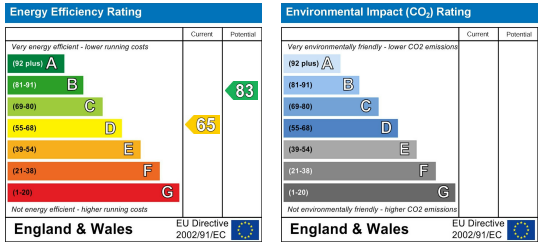

Room 7: £110.00

Area Map

Floor Plans

Energy Efficiency Graph

These particulars, whilst believed to be accurate are set out as a general outline only for guidance and do not constitute any part of an offer or contract. Intending purchasers should not rely on them as statements of representation of fact, but must satisfy themselves by inspection or otherwise as to their accuracy. No person in this firm's employment has the authority to make or give any representation or warranty in respect of the property.