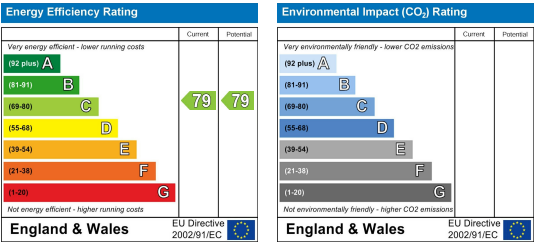

Energy Efficiency Graph

These particulars, whilst believed to be accurate are set out as a general outline only for guidance and do not constitute any part of an offer or contract. Intending purchasers should not rely on them as statements of representation of fact, but must satisfy themselves by inspection or otherwise as to their accuracy. No person in this firm's employment has the authority to make or give any representation or warranty in respect of the property.