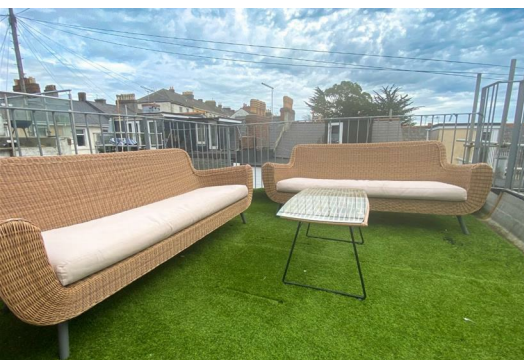

clever

21 Bedford Park

, Plymouth, PL4 8HN

£141 Per week

Property available September 2026

Nestled in the charming Bedford Park of Plymouth, this delightful 6-bedroom house is a gem waiting to be discovered. Perfectly suited for students, this property is conveniently located near Plymouth University and Plymouth College of Art, making it an ideal hub for academic pursuits.

Imagine the convenience of having ample space to unwind and study in the comfort of your own home. Whether it's relaxing in the spacious reception room or getting lost in a good book in one of the six inviting bedrooms, this property offers a perfect blend of comfort and functionality.