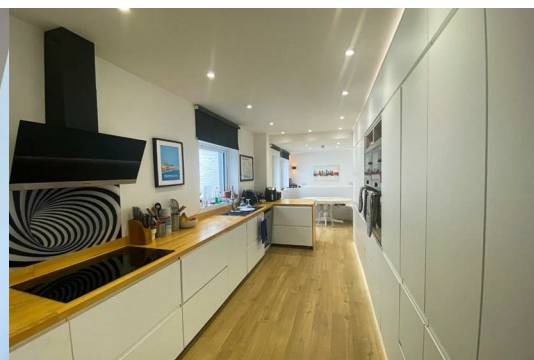

clever

21 Bedford Park

, Plymouth, PL4 8HN

£141 Per week

Property available September 2026

Nestled in the charming Bedford Park of Plymouth, this delightful 6-bedroom house is a gem waiting to be discovered. Perfectly suited for students, this property is conveniently located near Plymouth University and Plymouth College of Art, making it an ideal hub for academic pursuits.

Step inside to find a well-presented interior boasting a modern kitchen and dining area. The kitchen is equipped with not just one, but two fridge freezers and ovens, ensuring that meal prep and storage are a breeze for all residents. With three bathrooms in total, including two shared bathrooms and two ensuite rooms, morning routines will be smooth and efficient for everyone.

Imagine the convenience of having ample space to unwind and study in the comfort of your own home. Whether it's relaxing in the spacious reception room or getting lost in a good book in one of the six inviting bedrooms, this property offers a perfect blend of comfort and functionality.