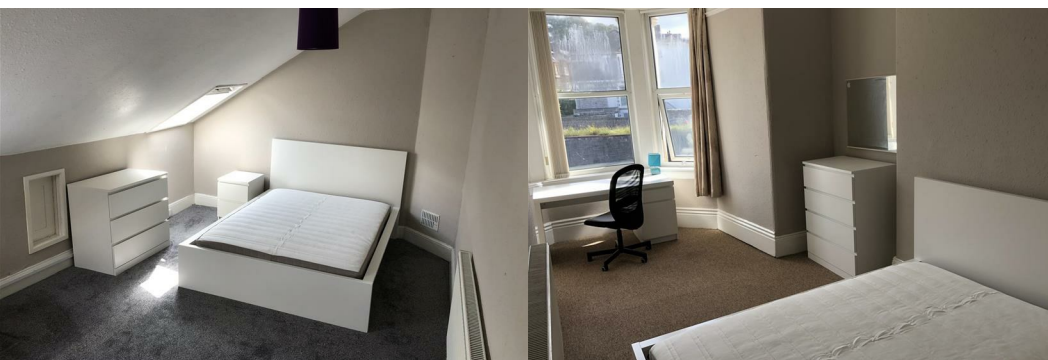

## Room 5 7 Apsley Road

, Plymouth, PL4 6PJ

**£500**

REFURBISHED 8 bedroom property with 5 rooms left to rent, this would be perfect for a any size group looking for a sociable house, furnished to a high standard close to campus and close to the city centre! You will be able to enjoy a large decked rear garden, separate large living room as well as a Kitchen/Diner!

(We also have some rooms available for now!)

- Room 1 - £90pw
- Room 2 - £90pw
- Room 3 - £90pw
- Room 4 - £90pw
- Room 5 - £90pw