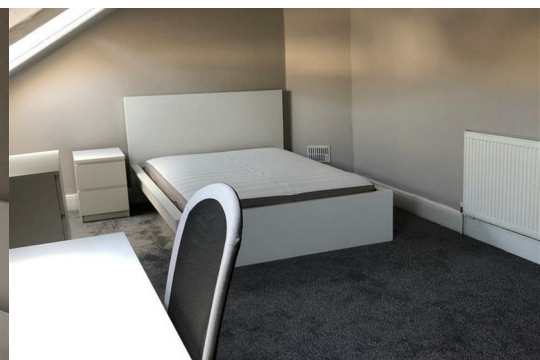

## Room 5 7 Apsley Road

, Plymouth, PL4 6PJ

**£500**

REFURBISHED 8 bedroom property with 5 rooms left to rent, this would be perfect for a any size group looking for a sociable house, furnished to a high standard close to campus and close to the city centre! You will be able to enjoy a large decked rear garden, separate large living room as well as a Kitchen/Diner!

(We also have some rooms available for now!)

- Room 1 - £90pw
- Room 2 - £90pw
- Room 3 - £90pw
- Room 4 - £90pw
- Room 5 - £90pw