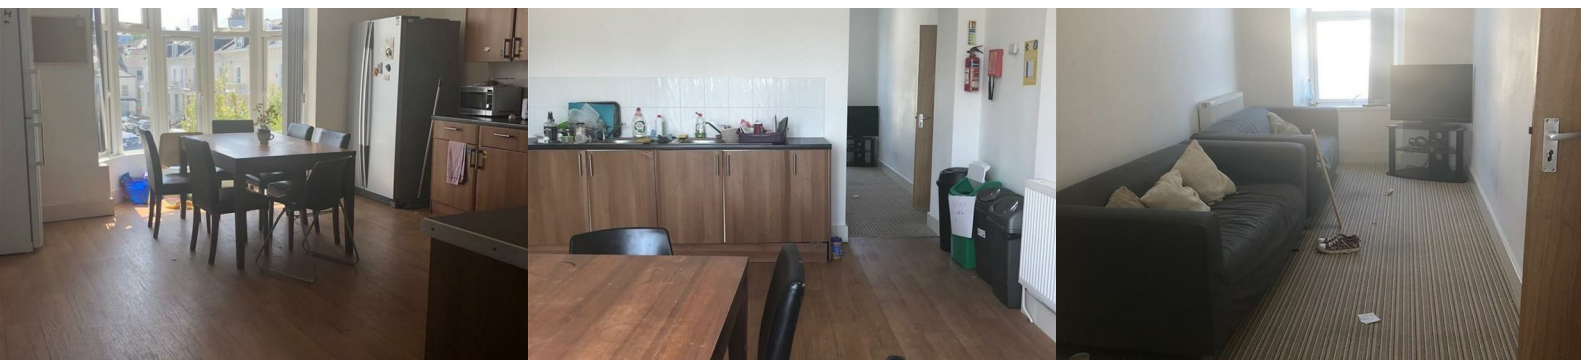

GROVE HOUSE is a secret tranquil treasure hidden in the bustling Mutley Plain area. It has an Old Skool Manor feel house turned into stylish en-suite apartments. Free parking on the grounds personal driveway with beautiful garden and views around the back of the estate complete with BBQ for the summer. The apartment includes very spacious ....in fact huge kitchen complete with American style fridge/freezers, 2 large cookers & everything else required to cook up a storm in the kitchen. All rooms are en-suite and are a great option if you are looking for en-suite on a budget. Less than 10 minutes walk from Plymouth College of Art, University of Plymouth & located on Mutley Plain which is on a main bus route to Marjons University & Derriford . Mutley Plain has an array of local supermarkets, bars & coffee shops all a stones throw away.

Room 1 - £110pw