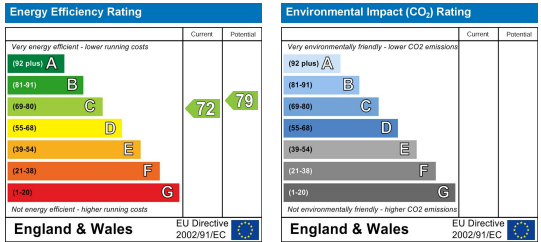

Room 1 - £110pw

Area Map

Floor Plans

Energy Efficiency Graph

These particulars, whilst believed to be accurate are set out as a general outline only for guidance and do not constitute any part of an offer or contract. Intending purchasers should not rely on them as statements of representation of fact, but must satisfy themselves by inspection or otherwise as to their accuracy. No person in this firm's employment has the authority to make or give any representation or warranty in respect of the property.