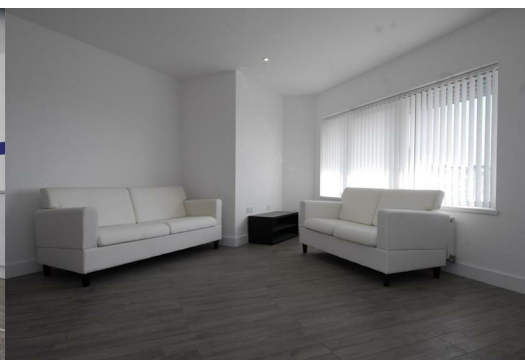

## Flat 2 Room 2 10 Kinterbury Street

, Plymouth, PL1 2DG

**£135 Per week**

If location and style are an equal importance to you then Clever Student Lets would like to formally introduce you to OCEAN HOUSE. Maybe its called Ocean House due to the beautiful scenic views over looking the Barbican & the harbour, or maybe it is because of the vibrant sea colours and tranquil feel that run through the building, it does not really matter either way its awesome and a must see! This is an 8 bed apartment all rooms spacious and oh yes en suite ! Super stylish open plan Kitchen and lounge area. With Huge Communal area in the building to get to know others. Based in the heart of Drake Circus and across from the new Barcode cinema & leisure complex  
Room 2 - £120pw