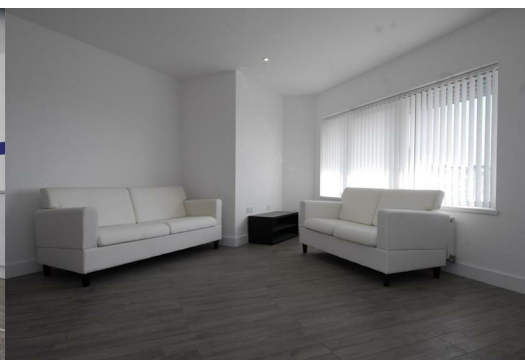

clever

Flat 2 Room 5 10 Kinterbury Street

, Plymouth, PL1 2DG

£636

If location and style are an equal importance to you then Clever Student Lets would like to formally introduce you to OCEAN HOUSE. Maybe its called Ocean House due to the beautiful scenic views over looking the Barbican & the harbour, or maybe it is because of the vibrant sea colours and tranquil feel that run through the building, it does not really matter either way its awesome and a must see! This is an 8 bed apartment all rooms spacious and oh yes en suite ! Super stylish open plan Kitchen and lounge area. With Huge Communal area in the building to get to know others. Based in the heart of Drake Circus and across from the new Barcode cinema & leisure complex