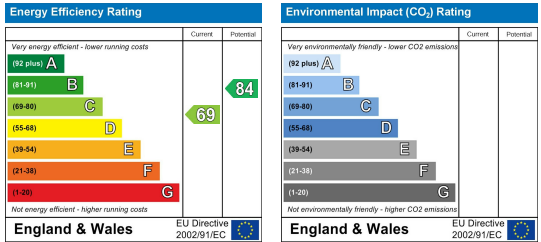

Energy Efficiency Graph

These particulars, whilst believed to be accurate are set out as a general outline only for guidance and do not constitute any part of an offer or contract. Intending purchasers should not rely on them as statements of representation of fact, but must satisfy themselves by inspection or otherwise as to their accuracy. No person in this firm's employment has the authority to make or give any representation or warranty in respect of the property.