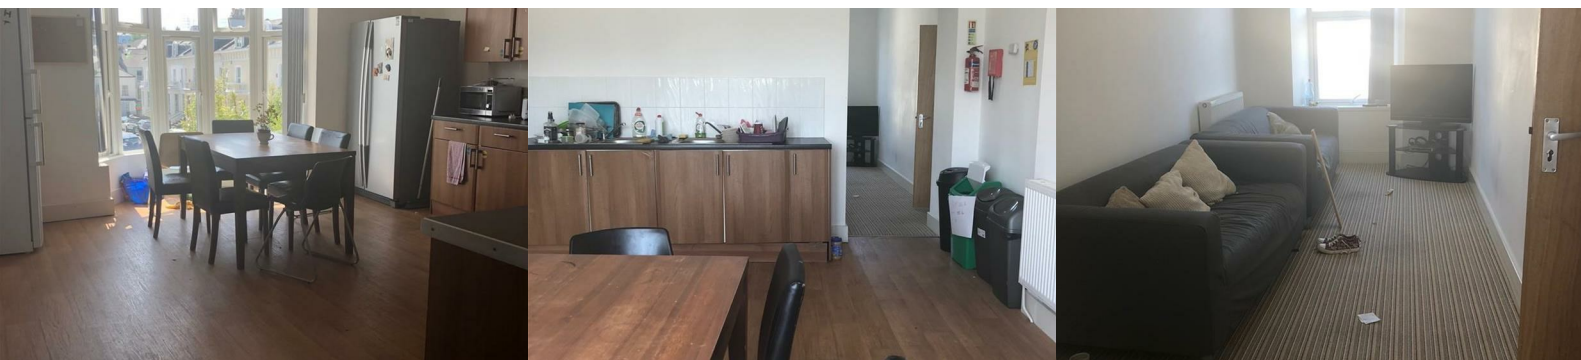

clever

Flat 2, Room 5 10 Lisson Grove

, Plymouth, PL4 7DN

£585

GROVE HOUSE is a secret tranquil treasure hidden in the bustling Mutley Plain area. It has an Old Skool Manor feel house turned into stylish en-suite apartments. Free parking on the grounds personal driveway with beautiful garden and views around the back of the estate complete with BBQ for the summer. The apartment includes very spaciousin fact huge kitchen complete with American style fridge/freezers, 2 large cookers & everything else required to cook up a storm in the kitchen. All rooms are en-suite and are a great option if you are looking for en-suite on a budget. Less than 10 minutes walk from Plymouth College of Art, University of Plymouth & located on Mutley Plain which is on a main bus route to Marjons University & Derriford . Mutley Plain has an array of local supermarkets, bars & coffee shops all a stones throw away.