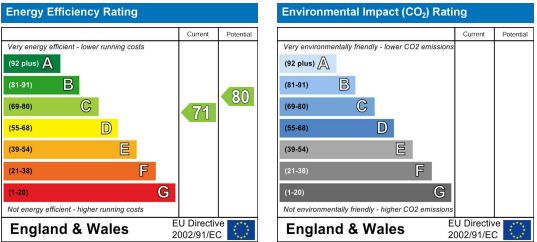

Room 1: LET
Room 2: £110
Room 3: LET

Area Map

Floor Plans

Energy Efficiency Graph

These particulars, whilst believed to be accurate are set out as a general outline only for guidance and do not constitute any part of an offer or contract. Intending purchasers should not rely on them as statements of representation of fact, but must satisfy themselves by inspection or otherwise as to their accuracy. No person in this firm's employment has the authority to make or give any representation or warranty in respect of the property.