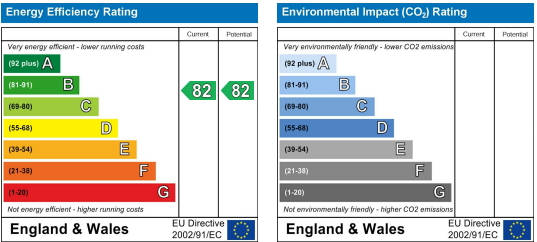

Prices per week, per person:

Square Studio - £195.00

Long Studio - £205.00

Area Map

Floor Plans

Energy Efficiency Graph

These particulars, whilst believed to be accurate are set out as a general outline only for guidance and do not constitute any part of an offer or contract. Intending purchasers should not rely on them as statements of representation of fact, but must satisfy themselves by inspection or otherwise as to their accuracy. No person in this firm's employment has the authority to make or give any representation or warranty in respect of the property.