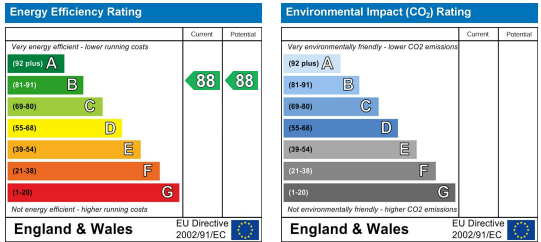

Energy Efficiency Graph

These particulars, whilst believed to be accurate are set out as a general outline only for guidance and do not constitute any part of an offer or contract. Intending purchasers should not rely on them as statements of representation of fact, but must satisfy themselves by inspection or otherwise as to their accuracy. No person in this firm's employment has the authority to make or give any representation or warranty in respect of the property.