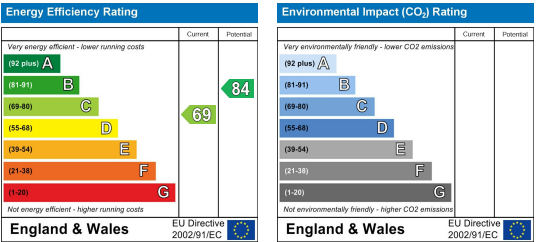

Energy Efficiency Graph

These particulars, whilst believed to be accurate are set out as a general outline only for guidance and do not constitute any part of an offer or contract. Intending purchasers should not rely on them as statements of representation of fact, but must satisfy themselves by inspection or otherwise as to their accuracy. No person in this firm's employment has the authority to make or give any representation or warranty in respect of the property.