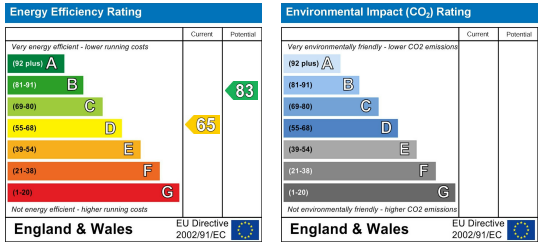

Room 1: £89

Room 2: £89

Area Map

Floor Plans

Energy Efficiency Graph

These particulars, whilst believed to be accurate are set out as a general outline only for guidance and do not constitute any part of an offer or contract. Intending purchasers should not rely on them as statements of representation of fact, but must satisfy themselves by inspection or otherwise as to their accuracy. No person in this firm's employment has the authority to make or give any representation or warranty in respect of the property.