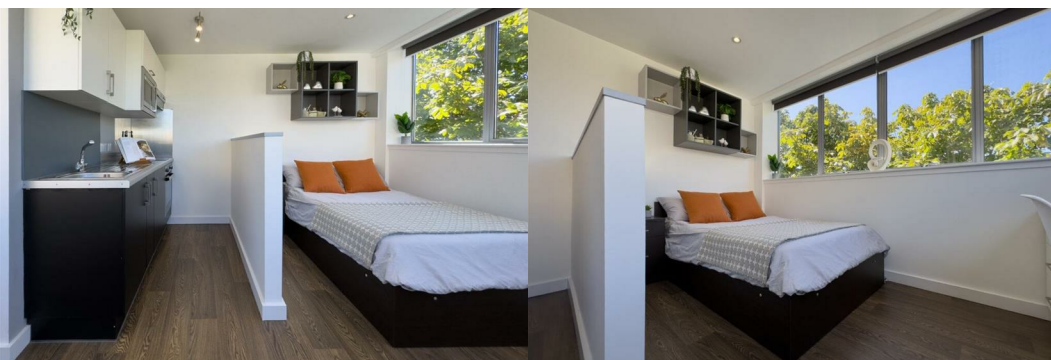

## Superior Corner Studio 170 Armada Way

, Plymouth, PL1 1LB

**£248 Per week**

Welcome to Armada House in Plymouth, where convenience meets style! This stunning apartment complex offers a range of studio apartments perfect for those looking for a modern and comfortable living space.

**SPECIAL OFFER - BOOK FOR 26/27 BY END OF FEBRUARY & GET £150 CASHBACK - TS & CS APPLY \*\***

Our Superior Corner Studios are some of the largest studios in the city and offer everything you need in a private, self-contained luxury apartment. With their corner position you'll benefit from multiple windows providing plenty of natural light. Generous room size, clever storage solutions and furnishings make maximum use of the space. Every Superior Corner Studio has a fully furnished kitchen, including an oven, extractor, fridge, freezer, and helpful additions such as a kettle and toaster. You'll also enjoy your own modern ensuite shower room.

**CASHBACK  
PROMO £££**

**ARMADA HOUSE, ARMADA WAY  
LUXURY STUDIO APARTMENTS**

**£150 CASHBACK!**

**PLANNING AHEAD? BOOK ARMADA  
HOUSE FOR 2026-2027 AND GET  
£150 CASHBACK—PAID AFTER  
SUCCESSFUL REFERENCING AND  
COMPLETION OF ALL PAPERWORK**