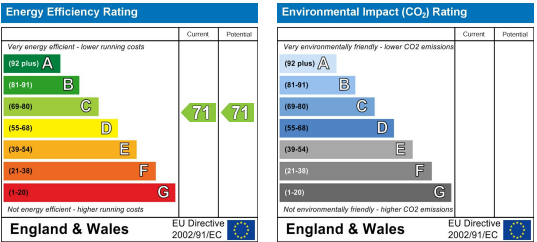

Energy Efficiency Graph

These particulars, whilst believed to be accurate are set out as a general outline only for guidance and do not constitute any part of an offer or contract. Intending purchasers should not rely on them as statements of representation of fact, but must satisfy themselves by inspection or otherwise as to their accuracy. No person in this firm's employment has the authority to make or give any representation or warranty in respect of the property.