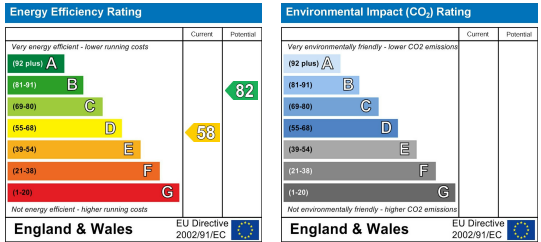

Available for NOW and September 2022

All rooms at £95pw

Area Map

Floor Plans

Energy Efficiency Graph

These particulars, whilst believed to be accurate are set out as a general outline only for guidance and do not constitute any part of an offer or contract. Intending purchasers should not rely on them as statements of representation of fact, but must satisfy themselves by inspection or otherwise as to their accuracy. No person in this firm's employment has the authority to make or give any representation or warranty in respect of the property.