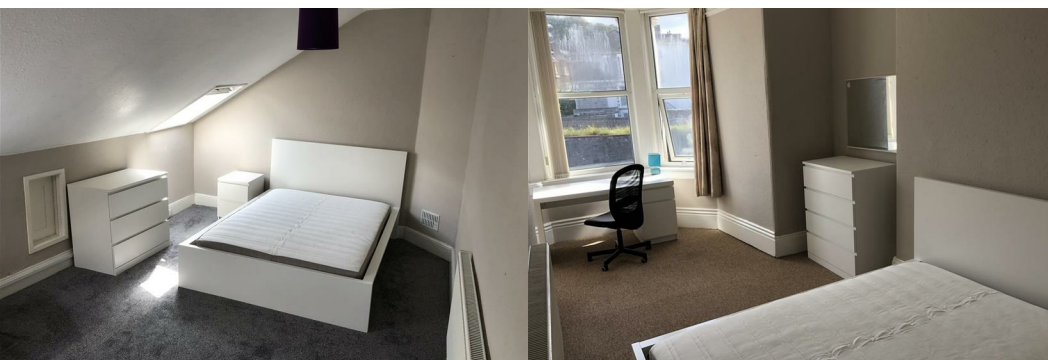

clever

7 Apsley Road

, Plymouth, PL4 6PJ

£500

Few rooms available for now (April 2022)!

REFURBISHED 8 bedroom property with 5 rooms left to rent, this would be perfect for a any size group looking for a sociable house, furnished to a high standard close to campus and close to the city centre! You will be able to enjoy a large decked rear garden, separate large living room as well as a Kitchen/Diner!