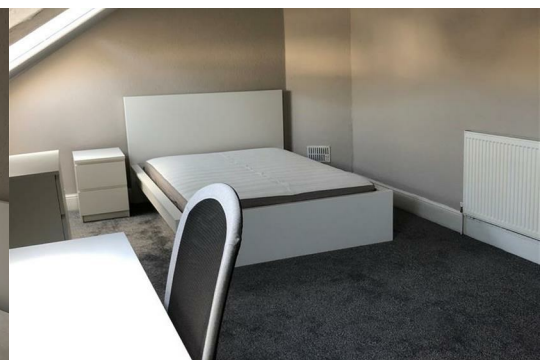

clever

7 Apsley Road

, Plymouth, PL4 6PJ

£500

Few rooms available for now (April 2022)!

REFURBISHED 8 bedroom property with 5 rooms left to rent, this would be perfect for a any size group looking for a sociable house, furnished to a high standard close to campus and close to the city centre! You will be able to enjoy a large decked rear garden, separate large living room as well as a Kitchen/Diner!