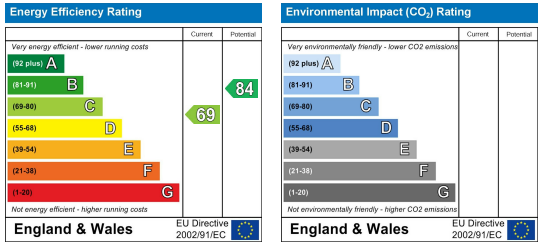

Room 5: £105

Room 6: £110

Area Map

Floor Plans

Energy Efficiency Graph

These particulars, whilst believed to be accurate are set out as a general outline only for guidance and do not constitute any part of an offer or contract. Intending purchasers should not rely on them as statements of representation of fact, but must satisfy themselves by inspection or otherwise as to their accuracy. No person in this firm's employment has the authority to make or give any representation or warranty in respect of the property.